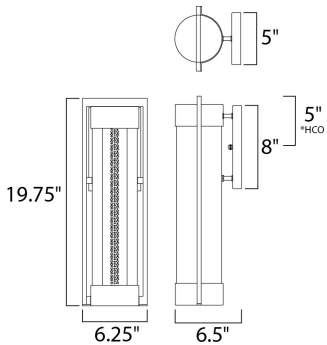

PRODUCT DESCRIPTION

The contemporary New Age LED outdoor collection features an aluminum frame finished in Textured Ebony supporting a Clear glass cylinder. A seeded acrylic post floats down the center, illuminated by LED for the ultimate in energy savings and low maintenance.

MEASUREMENTS

DIMENSION : 6.25" W x 19.75" H x 6.5" Ext
BACK PLATE : 5" W x 8" H x 5" HCO
HANGING WEIGHT : 5.72 lb

LAMPING

INPUT VOLTAGE : 120V
LUMENS : 480 Rated
BULB : 1 x 10W LED PCB Integrated , 10W Total
BULB INCLUDED : (Integrated)
DIMMABLE : No
CRI : 80+ CRI
COLOR_TEMP : 3500K

FINISHES OPTION

Texture Ebony

GLASS

Clear CL

MATERIAL

Aluminum

RATINGS

cETLus
Wet Location
For Outdoor

ADDITIONAL

FLUORESCENT WATTS: 9.6
INCANDESCENT WATTS: 43.64
RATED LIFE 50000 Hours
OPERATING TEMPERATURE:
-20°C (-4°F), 40°C (104°F)

Always consult a qualified electrician before installing any lighting product.