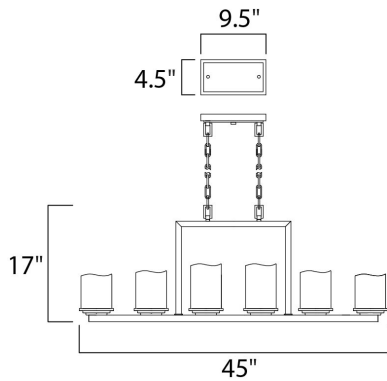

MEASUREMENTS

DIMENSION : 45" L x 5" W x 17" H
 CANOPY : 4.5" W x 1" H x 9.5" L
 HANGING WEIGHT : 29.19 lb

LAMPING

INPUT VOLTAGE : 120V
 LUMENS : 4,032 Rated
 BULB : 6 x 60W Incandescent E26 Medium , 360W Total
 BULB INCLUDED : (Not Included)
 DIMMABLE : Yes