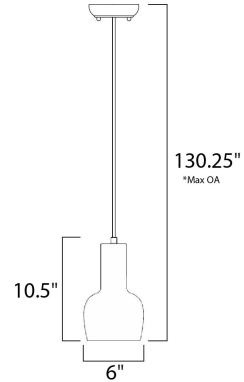

Lighting Your Life Since 1970

Product Specifications - 12391GYPC

Job Name:	Job Type:
Quantity:	Comments:

**12391GYPC**  
Crete 1-Light Pendant

**Finish**  
Polished Chrome

**Glass/Shade**

**Product Category**  
Single Pendant

**Lamping**

Number of Bulbs	1
Light Type	LED
Bulb Type	GU10
Max Bulb Wattage	4
Max Fixture Wattage	4
Rated Life	
Rated Lumens	±280
Color Temp	±3,000 K
Bulb(s)	Included
Light Up/Down	N/A
Beam Spread	N/A
CRI	N/A
Photo Cell Included	N/A
Ballast/Driver/Transformer	No
Dimmable	N/A

**Measurements**

Width	6.00"
Height	10.50"
Length	6.00"
Extension	N/A
Back Plate Width	N/A
Back Plate Height	N/A
HCO	N/A
Min Overall Height	0.00"
Max Overall Height	130.25"
Hanging Weight	4.60 lbs
Height Adjustable	N/A
Slope	120°
Chain Length	N/A
Wire Length	N/A
Canopy Width	N/A
Canopy Height	N/A
Canopy Length	N/A

**Shipping**

Carton Weight	6.16 lbs
Carton Width	7"
Carton Height	14"
Carton Length	7"
Carton Cubic Feet	0.41
Master Pack	1
Master Pack Weight	N/A
Master Pack Width	N/A
Master Pack Height	N/A
Master Pack Length	N/A
Master Cubic Feet	N/A
UPS Shippable	Yes