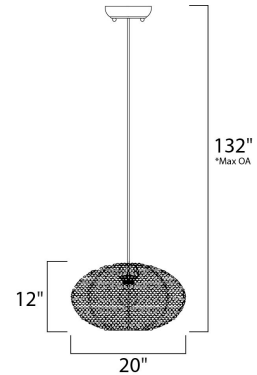

Lighting Your Life Since 1970

Product Specifications - 12191CP

Job Name:	Job Type:
Quantity:	Comments:

12191CP
Twisp 1-Light Pendant

Finish
Copper

Glass/Shade

Product Category
Single Pendant

Lamping

Measurements

Width	20.00"
Height	12.00"
Length	20.00"
Extension	N/A
Back Plate Width	N/A
Back Plate Height	N/A
HCO	N/A
Min Overall Height	0.00"
Max Overall Height	132.00"
Hanging Weight	5.61 lbs
Height Adjustable	N/A
Slope	120°
Chain Length	N/A
Wire Length	N/A
Canopy Width	N/A
Canopy Height	N/A
Canopy Length	N/A

Shipping

Carton Weight	8.80 lbs
Carton Width	20"
Carton Height	13"
Carton Length	20"
Carton Cubic Feet	3.10
Master Pack	1
Master Pack Weight	N/A
Master Pack Width	N/A
Master Pack Height	N/A
Master Pack Length	N/A
Master Cubic Feet	N/A
UPS Shippable	Yes