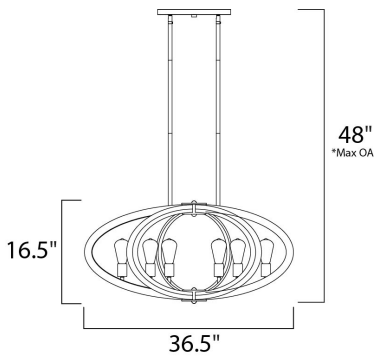

*max overall height

MEASUREMENTS

DIMENSION : 36.5" L x 22.25" W x 16.75" H
 MAX OAH : 48" OAH
 CANOPY : 4.57" W x 0.83" H x 12.01" L
 HANGING WEIGHT : 20.9 lb

LAMPING

INPUT VOLTAGE : 120V
 LUMENS : 0 Rated
 BULB : 6 x 60W Incandescent E26 Medium (Not Included), 360W Total
 DIMMABLE : Yes