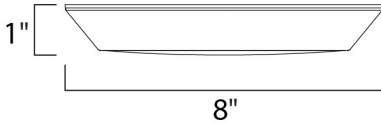

PRODUCT DESCRIPTION

Now you can convert a standard 3" outlet box to a low profile LED recessed fixture. Convert's patent pending design allows for the driver to install into an electrical box which requires no fire rated cover. This creates a fixture with only a 1" extension from the ceiling. High efficiency and smooth dimming down to 5% make this an excellent choice for hallways, kitchen, and utility lighting.

MEASUREMENTS

DIMENSION : 8" L x 8" W x 1" H
 HANGING WEIGHT : 1.8 lb

LAMPING

INPUT VOLTAGE : 120V
 LUMENS : 1,050 Rated (743 Del.)
 BULB : 1 x 15W LED PCB Integrated , 15W Total
 BULB INCLUDED : (Integrated)
 DIMMABLE : Triac CL
 CRI : 80+ CRI
 COLOR_TEMP : 2800 /2900K