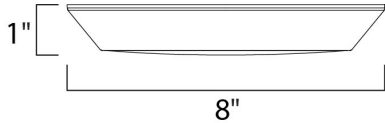

**PRODUCT DESCRIPTION**

Now you can convert a standard 3" outlet box to a low profile LED recessed fixture. Convert's patent pending design allows for the driver to install into an electrical box which requires no fire rated cover. This creates a fixture with only a 1" extension from the ceiling. High efficiency and smooth dimming down to 5% make this an excellent choice for hallways, kitchen, and utility lighting.

**MEASUREMENTS**

DIMENSION : 8" L x 8" W x 1" H  
 HANGING WEIGHT : 1.8 lb

**LAMPING**

INPUT VOLTAGE : 120V  
 LUMENS : 1,050 Rated (743 Del.)  
 BULB : 1 x 15W LED PCB Integrated , 15W Total  
 BULB INCLUDED : (Integrated)  
 DIMMABLE : Triac CL  
 CRI : 80+ CRI  
 COLOR\_TEMP : 2800 /2900K