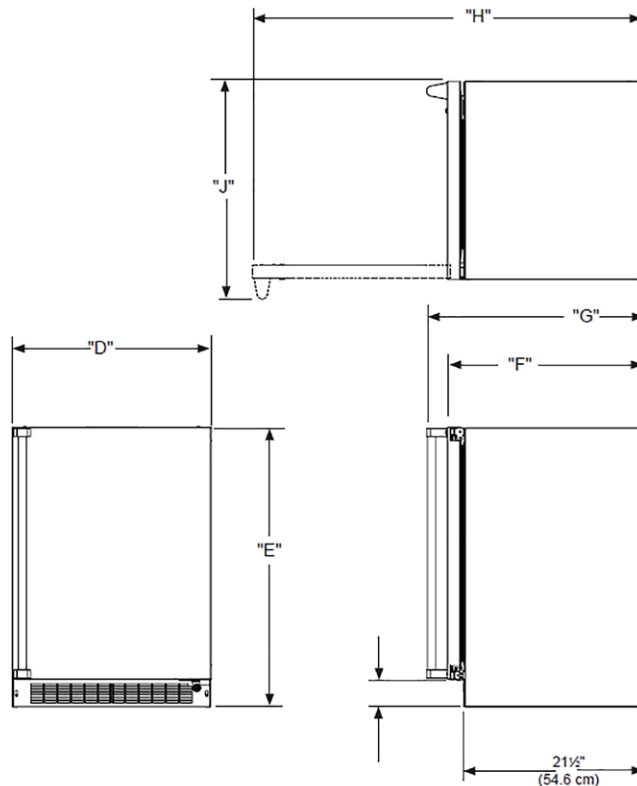

DOOR STYLE

Solid Stainless Steel

MODEL NUMBER

MOFZ224-SS31A

Rough In Dimensions

"A"	"B"	"C"
24"	34-1/4" to 35-1/4"	24"
(61 CM)	(87 CM to 89.5 CM)	(61 CM)

Cabinet Dimensions

"D"	"E"	"F"	"G"	"H"	"J"
23-7/8"	33-5/8" TO 34-5/8"	23-5/8"	26-1/8"	47-3/4"	26-1/2"
(60.7 CM)	(85.4 CM TO 87.9 CM)	(60 CM)	(66.3 CM)	(146.6 CM)	(67.3 CM)