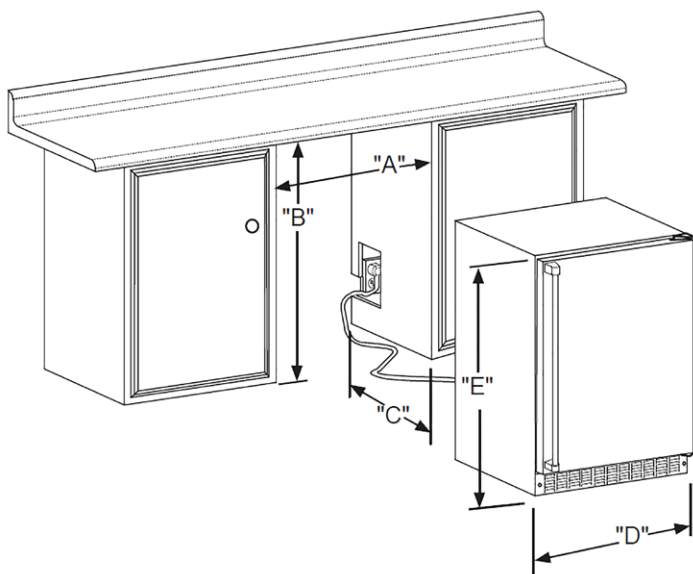

Warranty

- 1-year parts and labor warranty and 5-year sealed system parts warranty

Your frozen goods will stay organized in two fully extendable, commercial-grade chrome wire bins on strong, durable glides. An adjustable FreshFlo stainless steel shelf helps efficiently circulate the air for performance and efficiency.

DOOR STYLE

Solid Stainless Steel

MODEL NUMBER

MOFZ224-SS31A

Rough In Dimensions

"A"	"B"	"C"
24"	34-1/4" to 35-1/4"	24"
(61 CM)	(87 CM to 89.5 CM)	(61 CM)

Cabinet Dimensions

"D"	"E"	"F"	"G"	"H"	"J"
23-7/8"	33-5/8" TO 34-5/8"	23-5/8"	26-1/8"	47-3/4"	26-1/2"
(60.7 CM)	(85.4 CM TO 87.9 CM)	(60 CM)	(66.3 CM)	(146.6 CM)	(67.3 CM)