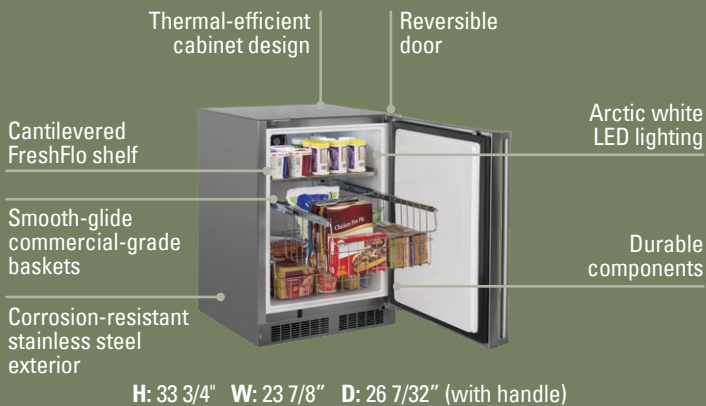

Rough In Dimensions

"A"	"B"	"C"
24"	34-1/4" to 35-1/4"	24"
(61 CM)	(87 CM to 89.5 CM)	(61 CM)

Cabinet Dimensions

"D"	"E"	"F"	"G"	"H"	"J"
23-7/8"	33-5/8" TO 34-5/8"	23-5/8"	26-1/8"	47-3/4"	26-1/2"
(60.7 CM)	(85.4 CM TO 87.9 CM)	(60 CM)	(66.3 CM)	(146.6 CM)	(67.3 CM)

Capacity	4.7 CU. FT.
Control Type	Electronic
Sabbath Mode	Yes
Temperature Range	-10° F to 10° F
Handle Style	Professional
Door Swing	Reversible
Interior Lighting	White LED
Shelving System	Cantilevered Shelf, Smooth-Glide Baskets
Toe Grille Finish	Stainless Steel

Lock	Yes
Electrical Requirements	115V / 60 Hz / 15A
Cord Length	6 FT.
Shipping Dimensions	28" W x 31" D x 37" H
Shipping Weight	160 LBS
Agency Approval	UL
Refrigerant Type	R600a

For comprehensive installation instructions, please visit marvelrefrigeration.com to access the owner's guide.