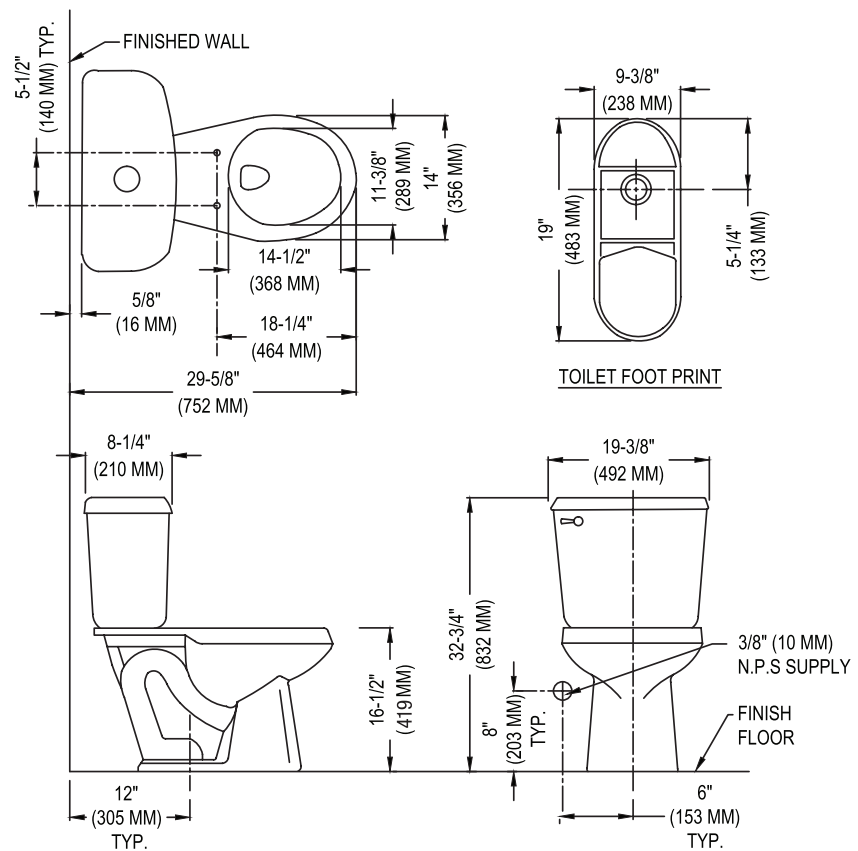

384-387

Summit™ ADA 1.28

Elongated Front, SmartHeight™, Vitreous China, Two-Piece Toilet

Features

- Elongated front, 16-1/2" SmartHeight™ bowl (ADA compliant)
- 1.28 Gpf / 4.86 Lpf
- SmartFasten™ 3-bolt tank-to-bowl connection
- PuraClean™ easy-to-clean glaze
- Decorative metal trip lever
- High performance MagnaFlush™ flushing technology
- 3" flush valve
- Pilot operated anti-siphon fill valve
- 12" rough-in
- 2" glazed trapway
- The Mansfield® limited lifetime warranty on china; Five-year limited warranty on tank trim
- Available in white and standard colors: biscuit and bone

MADE IN USA

384-387

Summit™ ADA 1.28

Elongated Front, SmartHeight™, Vitreous China, Two-Piece Toilet

Specifications

Model #	Description	Codes/Standards
384-387	Elongated front, SmartHeight™ (1.28 Gpf / 4.86 Lpf) two-piece, toilet.	

Specification	Description	Specification	Description
Material	Vitreous china	Trap Diameter	2"
Water Pressure Range	20 to 80 PSI	Trap Seal	2-1/2"
MaP Rating	1000 grams	Rough-in	12"
Water Usage	1.28 Gpf / 4.86 Lpf	Shipping Weight	Model 384 - 54 lbs. Model 387 - 36 lbs. Model 4385CTK - 95 lbs.
Water Surface Area	9" X 10"	Warranty	Vitreous China - Limited Lifetime Tank Trim - Limited Five Year
Flush System	3" flush valve - MagnaFlush™ Flushing Technology		

Technical Information

See our complete line of acrylic and vitreous china bathroom fixtures, plastic tank trim and plumbing products.

These dimensions are nominal and subject to change without notice.
Fixture performance and specifications meet or exceed ASME A112.19.2-2008/CSA B45.1-08 standards, and other state and local codes.