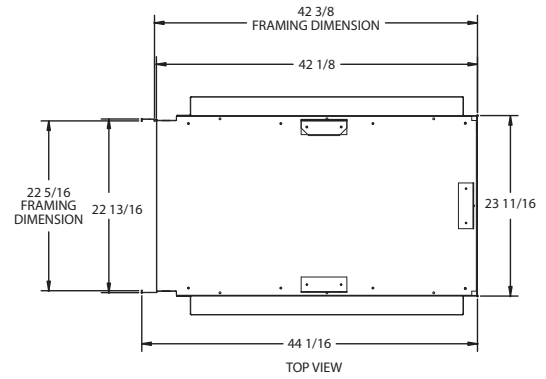

A Brand of Monessen Hearth Systems Co.
149 Cleveland Drive, Paris, Kentucky 40361
www.majesticproducts.com

To avoid personal injury or property damage, the product described by this brochure must be installed, operated and maintained in strict compliance with the instructions packaged with the product and all applicable building or fire codes. Contact local building or fire officials about restrictions and installation inspection requirements. All photographs and drawings on this brochure are for illustrative purposes