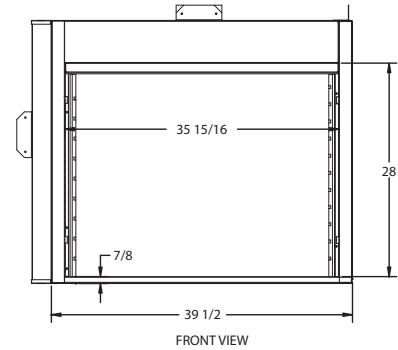

A Brand of Monessen Hearth Systems Co.
149 Cleveland Drive, Paris, Kentucky 40361
www.majesticproducts.com

To avoid personal injury or property damage, the product described by this brochure must be installed, operated and maintained in strict compliance with the instructions packaged with the product and all applicable building or fire codes. Contact local building or fire officials about restrictions and installation inspection requirements. All photographs and drawings on this brochure are for illustrative purposes