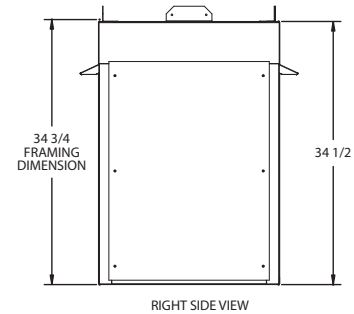

A Brand of Monessen Hearth Systems Co.
149 Cleveland Drive, Paris, Kentucky 40361
www.majesticproducts.com

To avoid personal injury or property damage, the product described by this brochure must be installed, operated and maintained in strict compliance with the instructions packaged with the product and all applicable building or fire codes. Contact local building or fire officials about restrictions and installation inspection requirements. All photographs and drawings on this brochure are for illustrative purposes