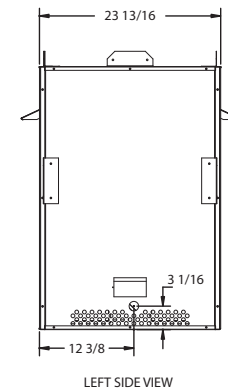

A Brand of Monessen Hearth Systems Co.
149 Cleveland Drive, Paris, Kentucky 40361
www.majesticproducts.com

To avoid personal injury or property damage, the product described by this brochure must be installed, operated and maintained in strict compliance with the instructions packaged with the product and all applicable building or fire codes. Contact local building or fire officials about restrictions and installation inspection requirements. All photographs and drawings on this brochure are for illustrative purposes