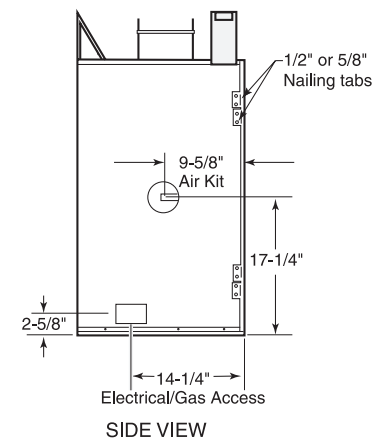

A Brand of Monessen Hearth Systems Co.
149 Cleveland Drive, Paris, Kentucky 40361
www.majesticproducts.com

To avoid personal injury or property damage, the product described by this brochure must be installed, operated and maintained in strict compliance with the instructions packaged with the product and all applicable building or fire codes. Contact local building or fire officials about restrictions and installation inspection requirements. All photographs and drawings on this brochure are for illustrative purposes only and are not intended for, nor should they be used as a substitute for the instructions packaged with the unit. Appearance and specifications of the product are subject to change without notice. 04/09