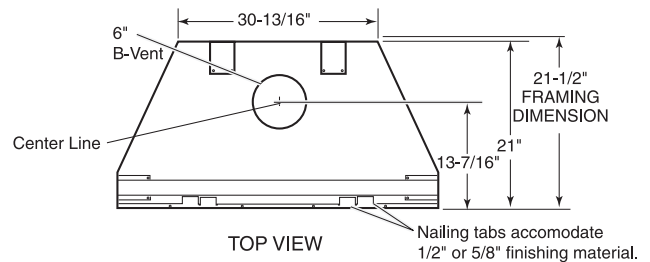

A Brand of Monessen Hearth Systems Co.
149 Cleveland Drive, Paris, Kentucky 40361
www.majesticproducts.com

To avoid personal injury or property damage, the product described by this brochure must be installed, operated and maintained in strict compliance with the instructions packaged with the product and all applicable building or fire codes. Contact local building or fire officials about restrictions and installation inspection requirements. All photographs and drawings on this brochure are for illustrative purposes only and are not intended for, nor should they be used as a substitute for the instructions packaged with the unit. Appearance and specifications of the product are subject to change without notice. 04/09