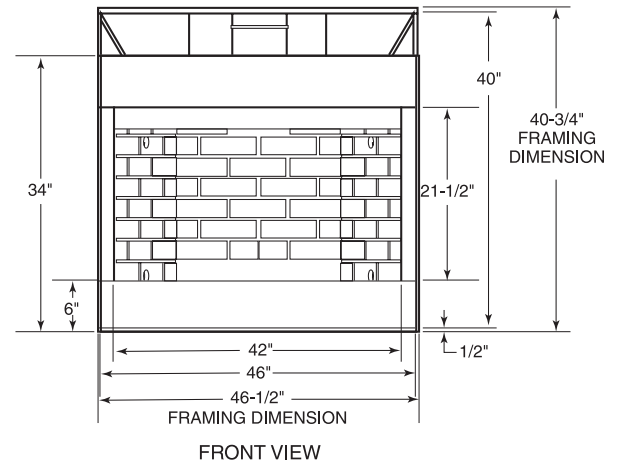

A Brand of Monessen Hearth Systems Co.
149 Cleveland Drive, Paris, Kentucky 40361
www.majesticproducts.com

To avoid personal injury or property damage, the product described by this brochure must be installed, operated and maintained in strict compliance with the instructions packaged with the product and all applicable building or fire codes. Contact local building or fire officials about restrictions and installation inspection requirements. All photographs and drawings on this brochure are for illustrative purposes only and are not intended for, nor should they be used as a substitute for the instructions packaged with the unit. Appearance and specifications of the product are subject to change without notice. 04/09