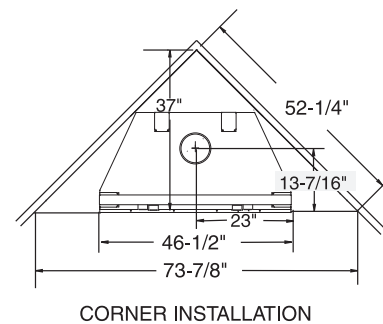

A Brand of Monessen Hearth Systems Co.
149 Cleveland Drive, Paris, Kentucky 40361
www.majesticproducts.com

To avoid personal injury or property damage, the product described by this brochure must be installed, operated and maintained in strict compliance with the instructions packaged with the product and all applicable building or fire codes. Contact local building or fire officials about restrictions and installation inspection requirements. All photographs and drawings on this brochure are for illustrative purposes only and are not intended for, nor should they be used as a substitute for the instructions packaged with the unit. Appearance and specifications of the product are subject to change without notice. 04/09