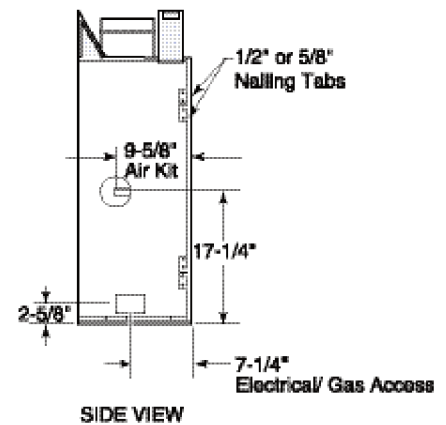

A Brand of Monessen Hearth Systems Co.
149 Cleveland Drive, Paris, Kentucky 40361
www.majesticproducts.com

To avoid personal injury or property damage, the product described by this brochure must be installed, operated and maintained in strict compliance with the instructions packaged with the product and all applicable building or fire codes. Contact local building or fire officials about restrictions and installation inspection requirements. All photographs and drawings on this brochure are for illustrative purposes only and are not intended for, nor should they be used as a substitute for the instructions packaged with the unit. Appearance and specifications of the product are subject to change without notice. 02/10