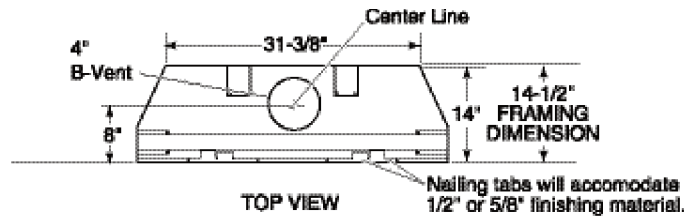

A Brand of Monessen Hearth Systems Co.
149 Cleveland Drive, Paris, Kentucky 40361
www.majesticproducts.com

To avoid personal injury or property damage, the product described by this brochure must be installed, operated and maintained in strict compliance with the instructions packaged with the product and all applicable building or fire codes. Contact local building or fire officials about restrictions and installation inspection requirements. All photographs and drawings on this brochure are for illustrative purposes only and are not intended for, nor should they be used as a substitute for the instructions packaged with the unit. Appearance and specifications of the product are subject to change without notice. 02/10