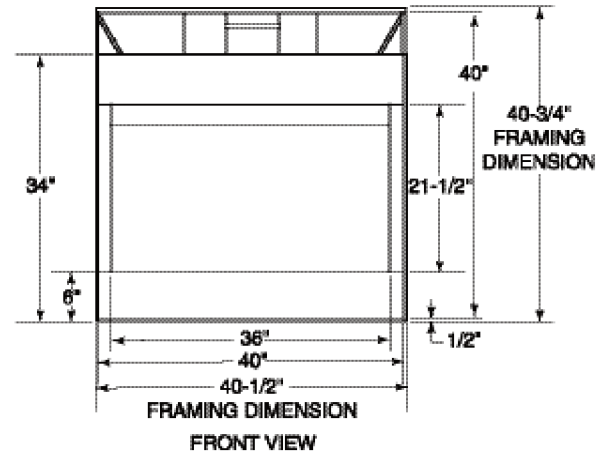

A Brand of Monessen Hearth Systems Co.
149 Cleveland Drive, Paris, Kentucky 40361
www.majesticproducts.com

To avoid personal injury or property damage, the product described by this brochure must be installed, operated and maintained in strict compliance with the instructions packaged with the product and all applicable building or fire codes. Contact local building or fire officials about restrictions and installation inspection requirements. All photographs and drawings on this brochure are for illustrative purposes only and are not intended for, nor should they be used as a substitute for the instructions packaged with the unit. Appearance and specifications of the product are subject to change without notice. 02/10