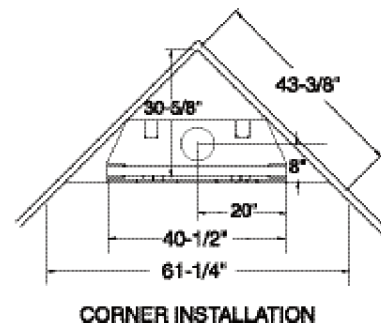

A Brand of Monessen Hearth Systems Co.
149 Cleveland Drive, Paris, Kentucky 40361
www.majesticproducts.com

To avoid personal injury or property damage, the product described by this brochure must be installed, operated and maintained in strict compliance with the instructions packaged with the product and all applicable building or fire codes. Contact local building or fire officials about restrictions and installation inspection requirements. All photographs and drawings on this brochure are for illustrative purposes only and are not intended for, nor should they be used as a substitute for the instructions packaged with the unit. Appearance and specifications of the product are subject to change without notice. 02/10