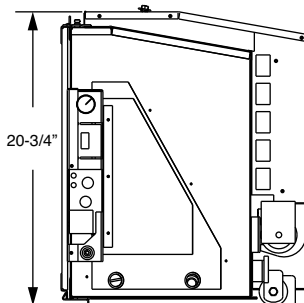

A Brand of Monessen Hearth Systems Co.
149 Cleveland Drive, Paris, Kentucky 40361
www.majesticproducts.com

To avoid personal injury or property damage, the product described by this brochure must be installed, operated and maintained in strict compliance with the instructions packaged with the product and all applicable building or fire codes. Contact local building or fire officials about restrictions and installation inspection requirements. All photographs and drawings on this brochure are for illustrative purposes only and are not intended for, nor should they be used as a substitute for the instructions packaged with the unit. Appearance and specifications of the product are subject to change without notice. 07/08