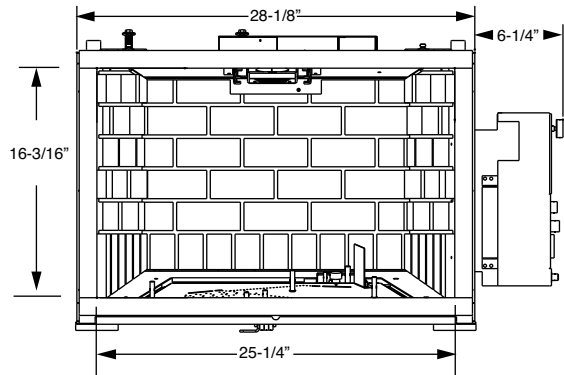

A Brand of Monessen Hearth Systems Co.
149 Cleveland Drive, Paris, Kentucky 40361
www.majesticproducts.com

To avoid personal injury or property damage, the product described by this brochure must be installed, operated and maintained in strict compliance with the instructions packaged with the product and all applicable building or fire codes. Contact local building or fire officials about restrictions and installation inspection requirements. All photographs and drawings on this brochure are for illustrative purposes only and are not intended for, nor should they be used as a substitute for the instructions packaged with the unit. Appearance and specifications of the product are subject to change without notice. 07/08