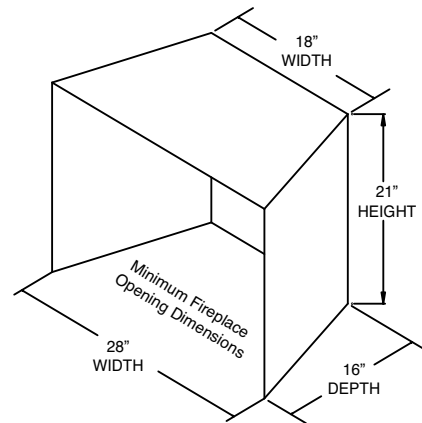

A Brand of Monessen Hearth Systems Co.
149 Cleveland Drive, Paris, Kentucky 40361
www.majesticproducts.com

To avoid personal injury or property damage, the product described by this brochure must be installed, operated and maintained in strict compliance with the instructions packaged with the product and all applicable building or fire codes. Contact local building or fire officials about restrictions and installation inspection requirements. All photographs and drawings on this brochure are for illustrative purposes only and are not intended for, nor should they be used as a substitute for the instructions packaged with the unit. Appearance and specifications of the product are subject to change without notice. 07/08