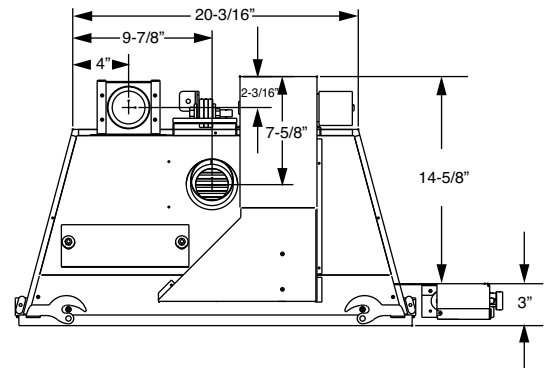

PRODUCT SPECIFICATIONS
30ILDV TOPAZ Direct Vent Insert System

GLASS VIEWING AREA

25-1/4"W x 16-3/16"H (409 Square Inches)

TECHNICAL INFORMATION

Max. Btu Input: 30,000 BTU/HR
 EnerGuide Ratings Fireplace Efficiency: 71.9% NG/ 83.7% LP
 A_{fu}e Efficiency: 65.9% NG / 68.5% LP
 Thermal Efficiency: UP TO 89.6%
 CSA Design Certified

FIELD INSTALLED ACCESSORIES

- Surrounds: Colonial and Bevelled surrounds offered in Iron Age & Black Texture (Colonial surround features cast iron 4-3/4" mantel shelf)
- Natural Flame™ burner with fiber ceramic log set
- Tavern Brown firebrick
- Thermostat blower (160 cfm) standard
- 3" intake, 3" exhaust
- 18" flex line with On/Off shut-off valve
- Valve located on outside of firebox for easy access and maintenance