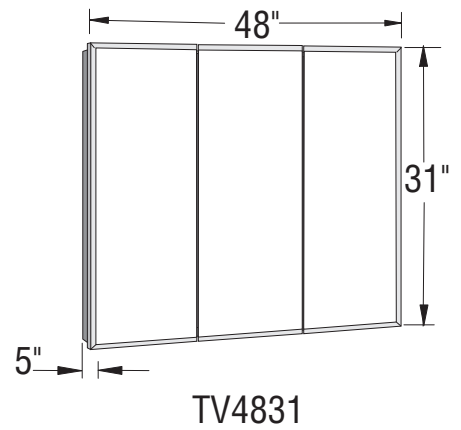

STANDARD FEATURE(S)

Mirrored interior providing several possible viewing angles

Three glass shelves 6 mm (1/4 in.) thick

Colors

Trim Finish(es)

Chrome 084

White 001

Glass

✓	No	Model	Pattern	Mirror	Finish	Dimensions in. (mm)	Rough Wall Opening W x H x D in. (mm)	Approx. Weight lb (kg)	PKG ft3 (m3)
┌	126532-801-001	Tri-ViewTri-view	N/A	Beveled	White	36 X 31 X 5	34 3/8 X 29 3/8 X 3 7/8	83	6.32
┌	126532-801-084				Chrome				