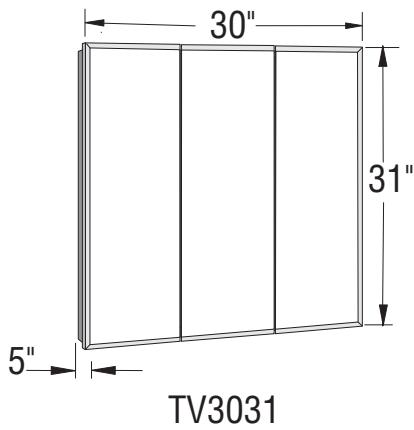

Patented slide shelf system (Slide Edge) with smooth sidewalls for easy adjustment to meet your needs

Shock-absorbing strip to minimize shock and noise

Six adjustable lateral and vertical hinge positions

STANDARD FEATURE(S)

Mirrored interior providing several possible viewing angles

Three glass shelves 6 mm (1/4 in.) thick

Colors

Trim Finish(es)

Chrome 084

White 001

Glass

✓	No	Model	Pattern	Mirror	Finish	Dimensions in. (mm)	Rough Wall Opening W x H x D in. (mm)	Approx. Weight lb (kg)	PKG ft3 (m3)
┌	126532-801-001	Tri-ViewTri-view	N/A	Beveled	White	36 X 31 X 5	34 3/8 X 29 3/8 X 3 7/8	83	6.32
┌	126532-801-084				Chrome				