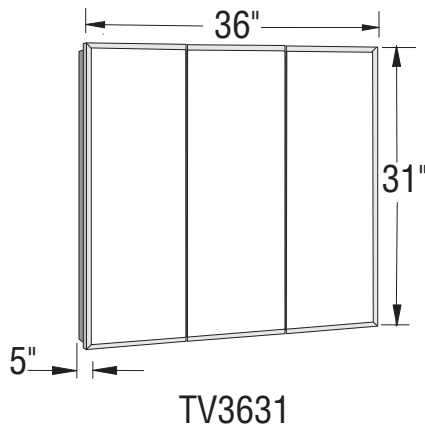

STANDARD FEATURE(S)

Mirrored interior providing several possible viewing angles

Three glass shelves 6 mm (1/4 in.) thick

Colors

Trim Finish(es)

Chrome 084

White 001

Glass

✓	No	Model	Pattern	Mirror	Finish	Dimensions in. (mm)	Rough Wall Opening W x H x D in. (mm)	Approx. Weight lb (kg)	PKG ft3 (m3)
┌	126532-801-001	Tri-ViewTri-view	N/A	Beveled	White	36 X 31 X 5	34 3/8 X 29 3/8 X 3 7/8	83	6.32
┌	126532-801-084				Chrome				