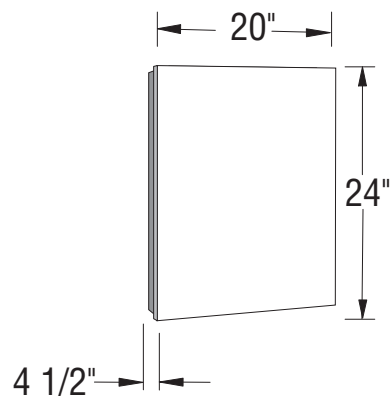

**STANDARD FEATURE(S)**

Mirrored interior providing several possible viewing angles

Reversible cabinet opens from left or right to meet your installation needs

Two or three high-quality glass shelves 6 mm (1/4 in.) thick

### Model Specifications, Options and Accessories

✓	No	Model	Pattern	Mirror	Finish	Dimensions in. (mm)	Rough Wall Opening W x H x D in. (mm)	Approx. Weight lb (kg)	PKG ft3 (m3)
└	126548-801-001	Single view Single view	N/A	Oval Beveled	White	20 X 30 X 4 1/2	13 1/2 X 17 1/2 X 3	38	4.18