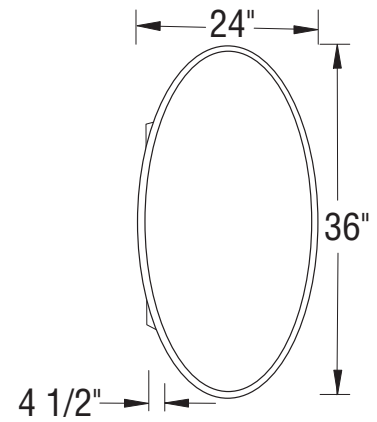

SVD2436

Canada Alberta British Columbia Manitoba New Brunswick Newfoundland Nova Scotia Northwest Territories Ontario Prince Edward Island Quebec Saskatchewan Yukon Territory

United States Alabama Alaska Arizona Arkansas California Colorado Connecticut Delaware District of Columbia Florida Georgia Hawaii Idaho Illinois Indiana Iowa Kansas Kentucky Louisiana Maine Maryland Massachusetts Michigan Minnesota Mississippi Missouri Montana Nebraska Nevada New Hampshire New Jersey New Mexico New York North Carolina North Dakota Ohio Oklahoma Oregon Pennsylvania Rhode Island South Carolina South Dakota Tennessee Texas Utah Vermont Virginia Washington West Virginia Wisconsin Wyoming

International Jamaica Switzerland