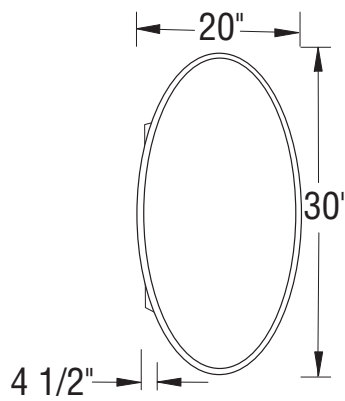

SVD2030

Canada Alberta British Columbia Manitoba New Brunswick Newfoundland Nova Scotia Northwest Territories Ontario Prince Edward Island Quebec Saskatchewan Yukon Territory

United States Alabama Alaska Arizona Arkansas California Colorado Connecticut Delaware District of Columbia Florida Georgia Hawaii Idaho Illinois Indiana Iowa Kansas Kentucky Louisiana Maine Maryland Massachusetts Michigan Minnesota Mississippi Missouri Montana Nebraska Nevada New Hampshire New Jersey New Mexico New York North Carolina North Dakota Ohio Oklahoma Oregon Pennsylvania Rhode Island South Carolina South Dakota Tennessee Texas Utah Vermont Virginia Washington West Virginia Wisconsin Wyoming

International Jamaica Switzerland