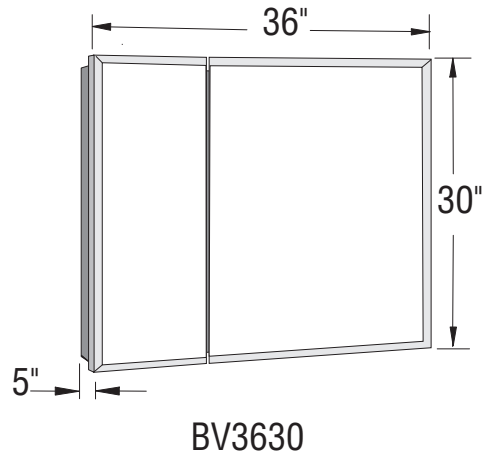

STANDARD FEATURE(S)

- Mirrored interior providing several possible viewing angles
- Reversible cabinet opens from left or right to meet your installation needs
- Three or six high-end glass shelves 6 mm (1/4 in.) thick

Model Specifications, Options and Accessories

✓	No	Model	Pattern	Mirror	Finish	Dimensions in. (mm)	Rough Wall Opening W x H x D in. (mm)	Approx. Weight lb (kg)	PKG ft3 (m3)
<input type="checkbox"/>	124901-801-001	Bi-ViewBi-view	N/A	Beveled	White	24 X 26 X 5	23 1/4 X 25 1/4 X 3 7/8	39	5.17
<input type="checkbox"/>	124901-801-084				Chrome				