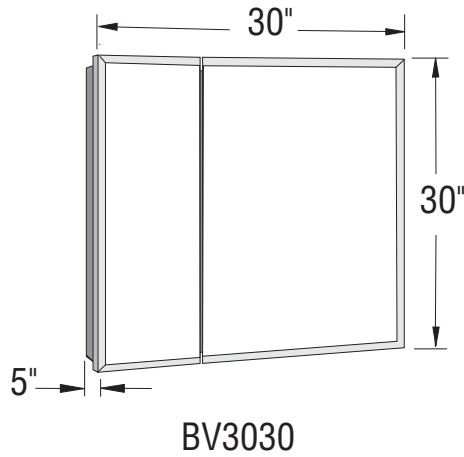

STANDARD FEATURE(S)

- Mirrored interior providing several possible viewing angles
- Reversible cabinet opens from left or right to meet your installation needs
- Three or six high-end glass shelves 6 mm (1/4 in.) thick

Model Specifications, Options and Accessories

✓	No	Model	Pattern	Mirror	Finish	Dimensions in. (mm)	Rough Wall Opening W x H x D in. (mm)	Approx. Weight lb (kg)	PKG ft3 (m3)
<input type="checkbox"/>	124901-801-001	Bi-ViewBi-view	N/A	Beveled	White	24 X 26 X 5	23 1/4 X 25 1/4 X 3 7/8	39	5.17
<input type="checkbox"/>	124901-801-084				Chrome				