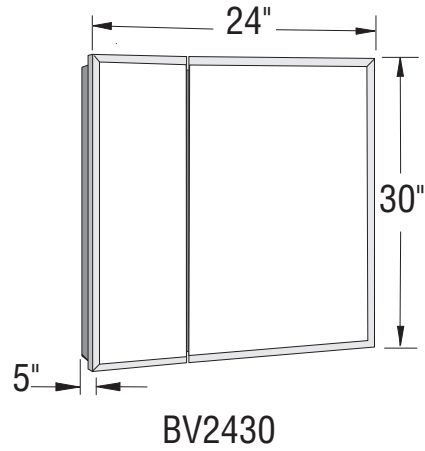

STANDARD FEATURE(S)

- Mirrored interior providing several possible viewing angles
- Reversible cabinet opens from left or right to meet your installation needs
- Three or six high-end glass shelves 6 mm (1/4 in.) thick

Model Specifications, Options and Accessories

✓	No	Model	Pattern	Mirror	Finish	Dimensions in. (mm)	Rough Wall Opening W x H x D in. (mm)	Approx. Weight lb (kg)	PKG ft3 (m3)
<input type="checkbox"/>	124901-801-001	Bi-ViewBi-view	N/A	Beveled	White	24 X 26 X 5	23 1/4 X 25 1/4 X 3 7/8	39	5.17
<input type="checkbox"/>	124901-801-084				Chrome				