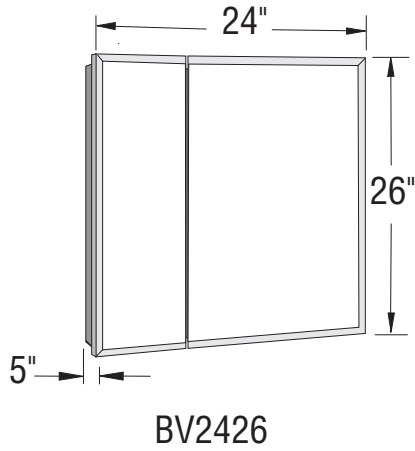

STANDARD FEATURE(S)

- Mirrored interior providing several possible viewing angles
- Reversible cabinet opens from left or right to meet your installation needs
- Three or six high-end glass shelves 6 mm (1/4 in.) thick

Model Specifications, Options and Accessories

✓	No	Model	Pattern	Mirror	Finish	Dimensions in. (mm)	Rough Wall Opening W x H x D in. (mm)	Approx. Weight lb (kg)	PKG ft3 (m3)
<input type="checkbox"/>	124901-801-001	Bi-ViewBi-view	N/A	Beveled	White	24 X 26 X 5	23 1/4 X 25 1/4 X 3 7/8	39	5.17
<input type="checkbox"/>	124901-801-084				Chrome				