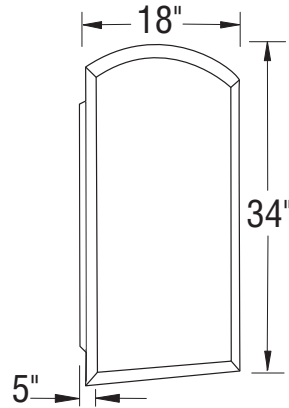

**Codes/Standards
Applicable**

- UL962
- (electrical outlet)
- C22.2 NO. 9.0 (electrical outlet)

Lighting:

- UL1571
- C22.2 NO. 9.0

STANDARD FEATURE(S)

- Mirrored interior providing several possible viewing angles
- Reversible cabinet opens from left or right to meet your installation needs
- Two or three high-quality glass shelves 6 mm (1/4 in.) thick

Model Specifications, Options and Accessories

✓	No	Model	Pattern	Mirror	Finish	Dimensions in. (mm)	Rough Wall Opening W x H x D in. (mm)	Approx. Weight lb (kg)	PKG ft3 (m3)
┌	124904-801-001	Single viewSingle view	N/A	Arched Beveled	White	18 X 34 X 5	17 1/4 X 29 1/4 X 3 7/8	42	7.08
┌	124904-801-084				Chrome				