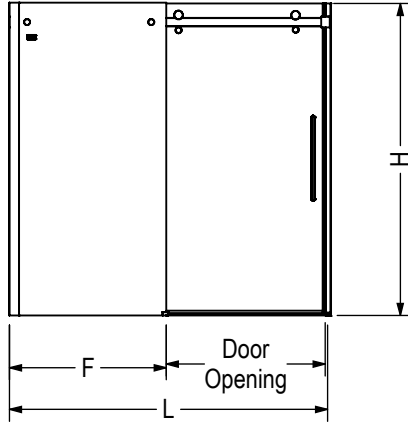

STANDARD

Code	Description	H	L Adjustable	F	Door Opening	Wall Adjustment
139398	Halo TUBDOOR 59" x 59"	59"	56 1/2" - 59"	28 5/8"	24 1/2"	1"

All dimensions are approximate. Structure measurements must be verified against the unit to ensure proper fit.