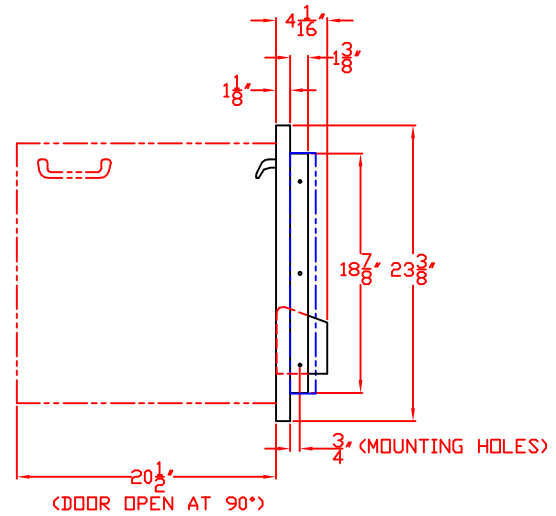

LYNX 45 IN. ACCESS DOORS  
MODEL LDR42-1  
W/ DIMENSIONS

ISLAND CUTOUT  
IN BLUE

FRONT VIEW

TOP VIEW

SIDE VIEW

LYNX 45 IN. ACCESS DOORS  
MODEL LDR42-1  
ISLAND CUTOUT

FRONT VIEW

TOP VIEW

SIDE VIEW