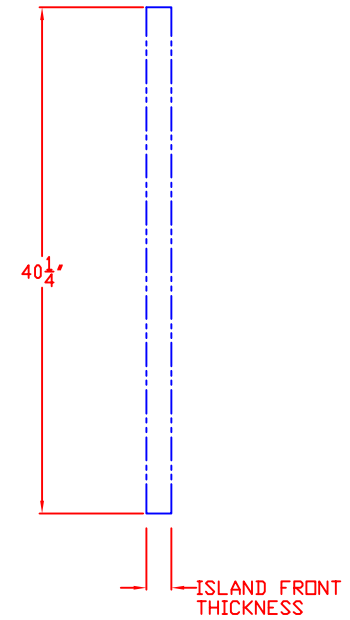

LYNX 45 IN. ACCESS DOORS  
MODEL LDR42-1  
W/ DIMENSIONS

ISLAND CUTOUT  
IN BLUE

FRONT VIEW

TOP VIEW

SIDE VIEW

LYNX 45 IN. ACCESS DOORS  
MODEL LDR42-1  
ISLAND CUTOUT

FRONT VIEW

TOP VIEW

SIDE VIEW