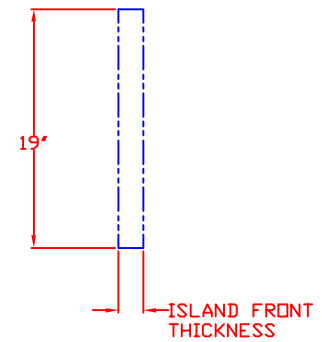

LYNX 45 IN. ACCESS DOORS  
MODEL LDR42-1  
W/ DIMENSIONS

ISLAND CUTOUT  
IN BLUE

FRONT VIEW

TOP VIEW

SIDE VIEW

LYNX 45 IN. ACCESS DOORS  
MODEL LDR42-1  
ISLAND CUTOUT

FRONT VIEW

TOP VIEW

SIDE VIEW