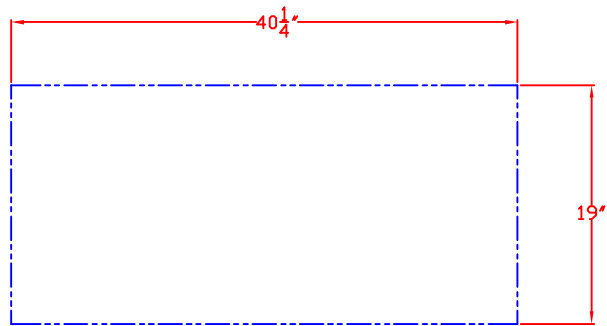

LYNX 45 IN. ACCESS DOORS  
MODEL LDR42-1  
W/ DIMENSIONS

ISLAND CUTOUT  
IN BLUE

FRONT VIEW

TOP VIEW

SIDE VIEW

LYNX 45 IN. ACCESS DOORS  
MODEL LDR42-1  
ISLAND CUTOUT

FRONT VIEW

TOP VIEW

SIDE VIEW