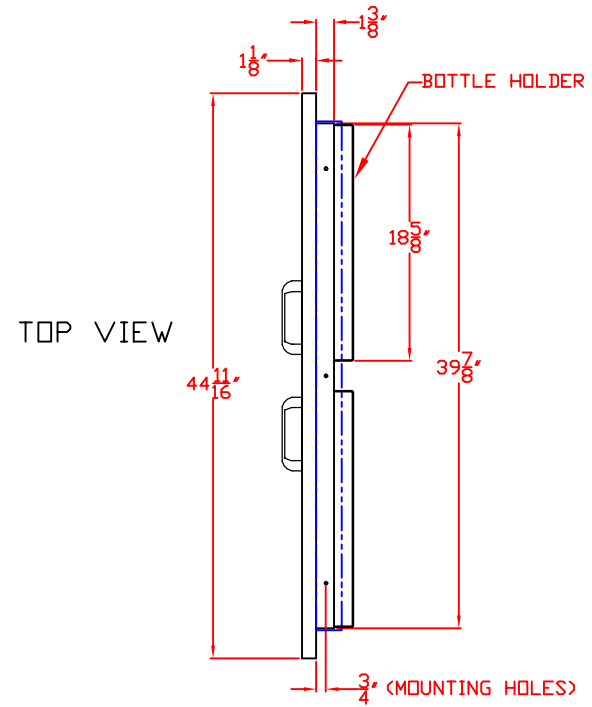

LYNX 45 IN. ACCESS DOORS  
MODEL LDR42-1  
W/ DIMENSIONS

ISLAND CUTOUT  
IN BLUE

FRONT VIEW

TOP VIEW

SIDE VIEW

LYNX 45 IN. ACCESS DOORS  
MODEL LDR42-1  
ISLAND CUTOUT

FRONT VIEW

TOP VIEW

SIDE VIEW