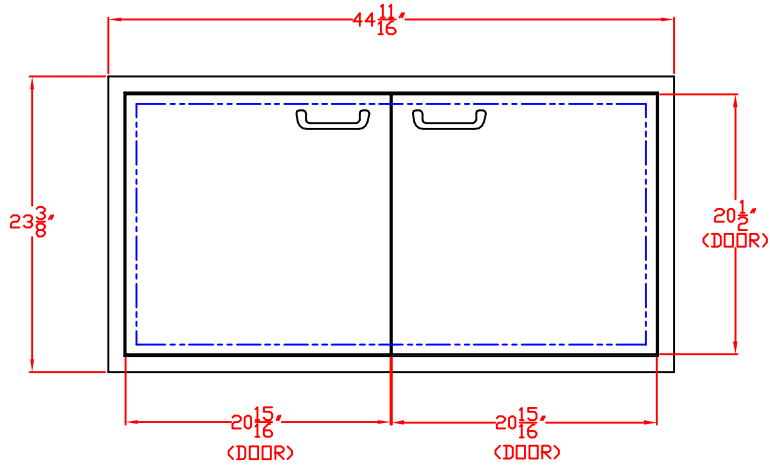

LYNX 45 IN. ACCESS DOORS  
MODEL LDR42-1  
W/ DIMENSIONS

ISLAND CUTOUT  
IN BLUE

FRONT VIEW

TOP VIEW

SIDE VIEW

LYNX 45 IN. ACCESS DOORS  
MODEL LDR42-1  
ISLAND CUTOUT

FRONT VIEW

TOP VIEW

SIDE VIEW