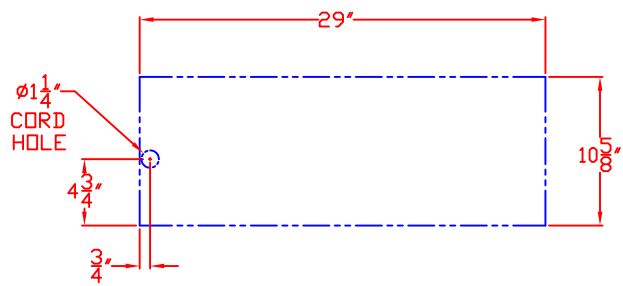

LYNX COCKTAIL PRO
BUILT-IN
CS30-1
SERVING SHELF
CSPS
WITH DIMENSIONS

TOP VIEW

ISLAND CUTOUT
IN BLUE

FRONT VIEW

SIDE VIEW

LYNX COCKTAIL PRO
CS30-1
ISLAND CUTOOT

TOP VIEW

FRONT VIEW

SIDE VIEW