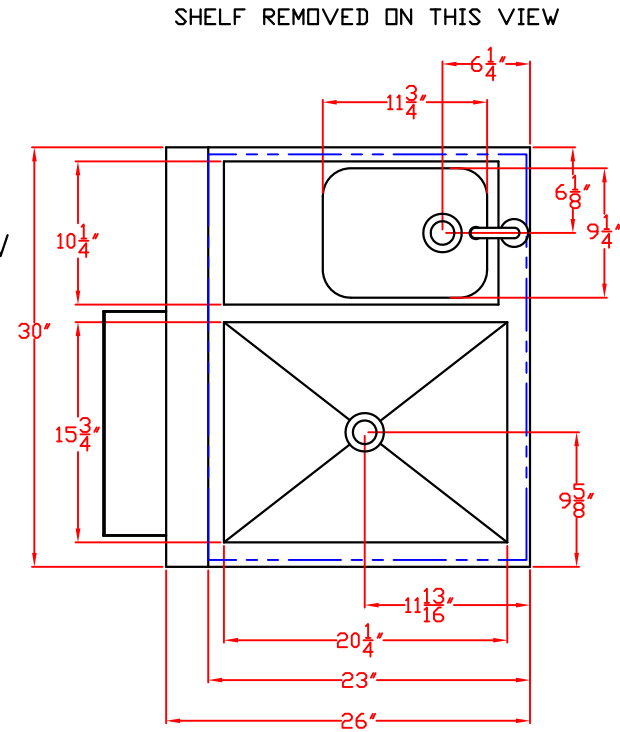

LYNX COCKTAIL PRO
BUILT-IN
CS30-1
SERVING SHELF
CSPS
WITH DIMENSIONS

TOP VIEW

ISLAND CUTOUT
IN BLUE

FRONT VIEW

SIDE VIEW

LYNX COCKTAIL PRO
CS30-1
ISLAND CUTOOT

TOP VIEW

FRONT VIEW

SIDE VIEW