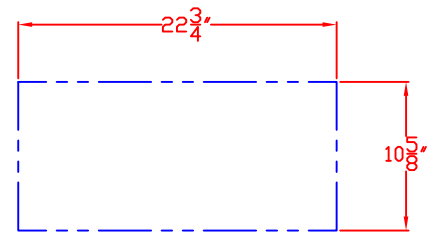

LYNX COCKTAIL PRO
BUILT-IN
CS30-1
SERVING SHELF
CSPS
WITH DIMENSIONS

TOP VIEW

ISLAND CUTOUT
IN BLUE

FRONT VIEW

SIDE VIEW

LYNX COCKTAIL PRO
CS30-1
ISLAND CUTOOT

TOP VIEW

FRONT VIEW

SIDE VIEW