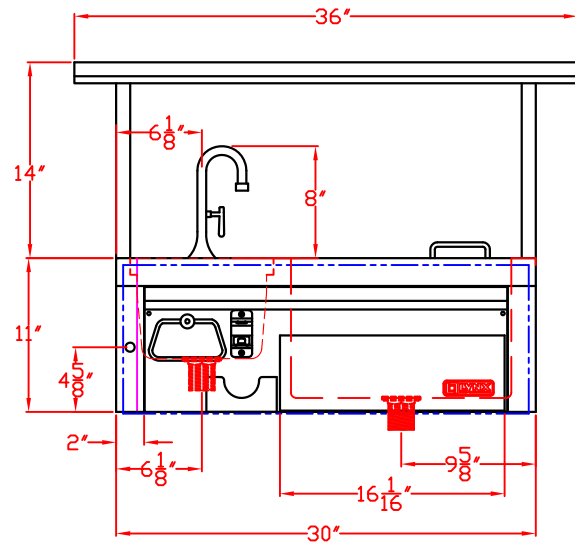

LYNX COCKTAIL PRO
BUILT-IN
CS30-1
SERVING SHELF
CSPS
WITH DIMENSIONS

TOP VIEW

ISLAND CUTOUT
IN BLUE

FRONT VIEW

SIDE VIEW

LYNX COCKTAIL PRO
CS30-1
ISLAND CUTOOT

TOP VIEW

FRONT VIEW

SIDE VIEW