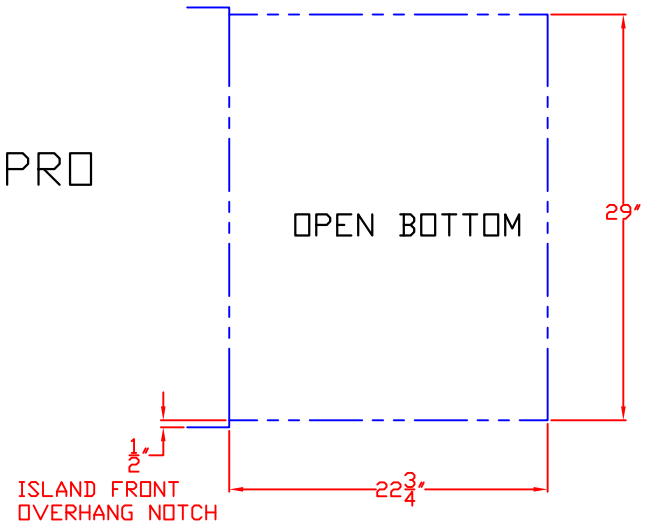

LYNX COCKTAIL PRO
BUILT-IN
CS30-1
SERVING SHELF
CSPS
WITH DIMENSIONS

TOP VIEW

ISLAND CUTOUT
IN BLUE

FRONT VIEW

SIDE VIEW

LYNX COCKTAIL PRO
CS30-1
ISLAND CUTOOT

TOP VIEW

FRONT VIEW

SIDE VIEW