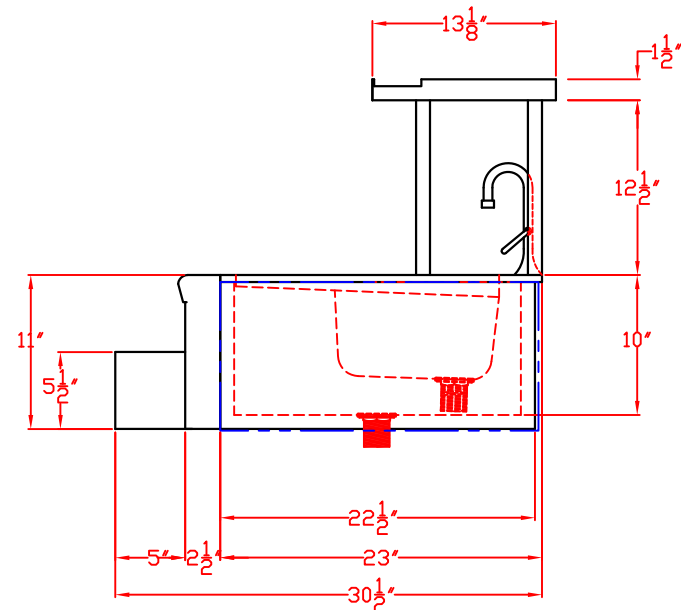

LYNX COCKTAIL PRO
BUILT-IN
CS30-1
SERVING SHELF
CSPS
WITH DIMENSIONS

TOP VIEW

ISLAND CUTOUT
IN BLUE

FRONT VIEW

SIDE VIEW

LYNX COCKTAIL PRO
CS30-1
ISLAND CUTOOT

TOP VIEW

FRONT VIEW

SIDE VIEW