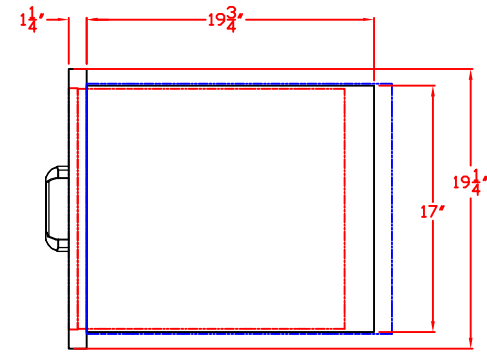

05/15/12

LYNX 17 IN. STORAGE DRAWER
MODEL LUD517
W/ DIMENSIONS

ISLAND CUTOUT
IN BLUE

TOP VIEW

FRONT VIEW

(DRAWERS EXTENDED)

SIDE VIEW

05/15/12

LYNX 17 IN. STORAGE DRAWER
MODEL LUD517
ISLAND CUTOUT

ISLAND CUTOUT
IN BLUE

TOP VIEW

FRONT VIEW

SIDE VIEW