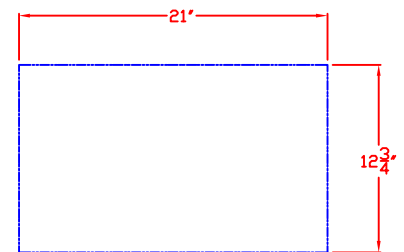

05/15/12

LYNX 17 IN. STORAGE DRAWER
MODEL LUD517
W/ DIMENSIONS

ISLAND CUTOUT
IN BLUE

TOP VIEW

FRONT VIEW

(DRAWERS EXTENDED)

SIDE VIEW

05/15/12

LYNX 17 IN. STORAGE DRAWER
MODEL LUD517
ISLAND CUTOUT

ISLAND CUTOUT
IN BLUE

TOP VIEW

FRONT VIEW

SIDE VIEW