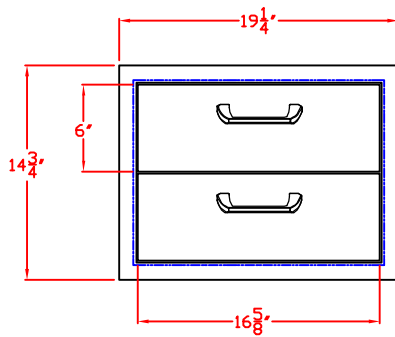

05/15/12

LYNX 17 IN. STORAGE DRAWER
MODEL LUD517
W/ DIMENSIONS

ISLAND CUTOUT
IN BLUE

TOP VIEW

FRONT VIEW

(DRAWERS EXTENDED)

SIDE VIEW

05/15/12

LYNX 17 IN. STORAGE DRAWER
MODEL LUD517
ISLAND CUTOUT

ISLAND CUTOUT
IN BLUE

TOP VIEW

FRONT VIEW

SIDE VIEW