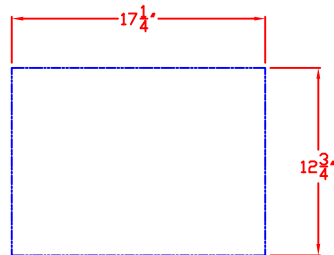

05/15/12

LYNX 17 IN. STORAGE DRAWER
MODEL LUD517
W/ DIMENSIONS

ISLAND CUTOUT
IN BLUE

TOP VIEW

FRONT VIEW

(DRAWERS EXTENDED)

SIDE VIEW

05/15/12

LYNX 17 IN. STORAGE DRAWER
MODEL LUD517
ISLAND CUTOUT

ISLAND CUTOUT
IN BLUE

TOP VIEW

FRONT VIEW

SIDE VIEW