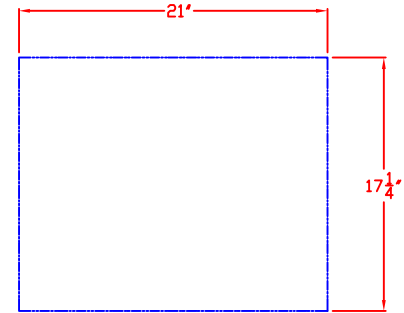

05/15/12

LYNX 17 IN. STORAGE DRAWER
MODEL LUD517
W/ DIMENSIONS

ISLAND CUTOUT
IN BLUE

TOP VIEW

FRONT VIEW

(DRAWERS EXTENDED)

SIDE VIEW

05/15/12

LYNX 17 IN. STORAGE DRAWER
MODEL LUD517
ISLAND CUTOUT

ISLAND CUTOUT
IN BLUE

TOP VIEW

FRONT VIEW

SIDE VIEW