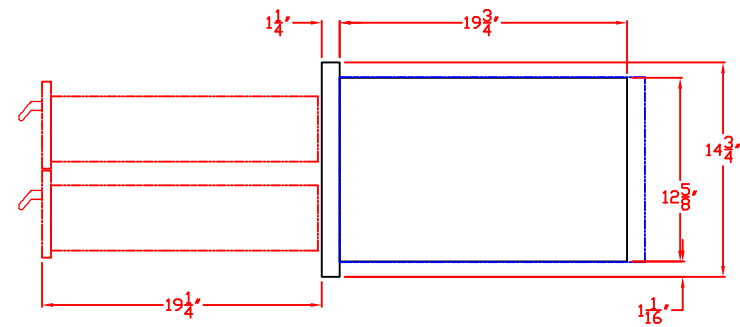

05/15/12

LYNX 17 IN. STORAGE DRAWER
MODEL LUD517
W/ DIMENSIONS

ISLAND CUTOUT
IN BLUE

TOP VIEW

FRONT VIEW

(DRAWERS EXTENDED)

SIDE VIEW

05/15/12

LYNX 17 IN. STORAGE DRAWER
MODEL LUD517
ISLAND CUTOUT

ISLAND CUTOUT
IN BLUE

TOP VIEW

FRONT VIEW

SIDE VIEW