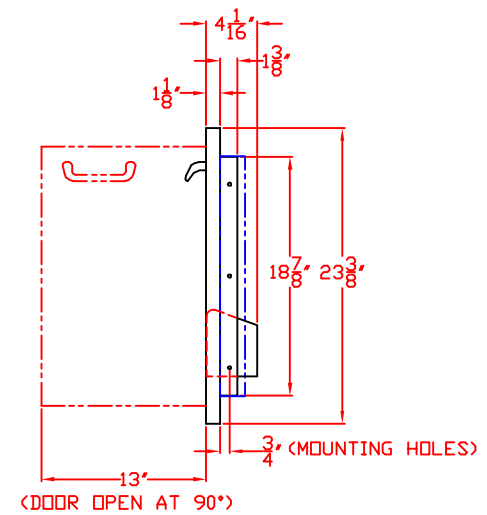

LYNX 30 IN. ACCESS DOORS  
MODEL LDR27-1  
W/ DIMENSIONS

ISLAND CUTOUT  
IN BLUE

FRONT VIEW

TOP VIEW

(DOOR OPEN AT 90°)

SIDE VIEW

LYNX 30 IN. ACCESS DOORS  
MODEL LDR27-1  
ISLAND CUTOUT

TOP VIEW

FRONT VIEW

SIDE VIEW