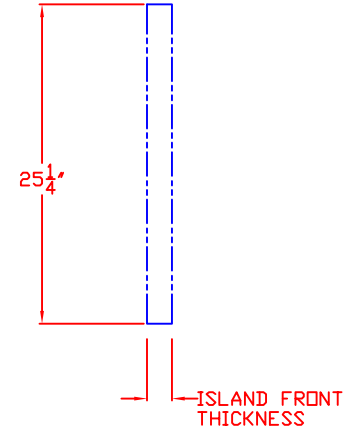

LYNX 30 IN. ACCESS DOORS  
MODEL LDR27-1  
W/ DIMENSIONS

ISLAND CUTOUT  
IN BLUE

FRONT VIEW

TOP VIEW

(DOOR OPEN AT 90°)

SIDE VIEW

LYNX 30 IN. ACCESS DOORS  
MODEL LDR27-1  
ISLAND CUTOUT

TOP VIEW

FRONT VIEW

SIDE VIEW