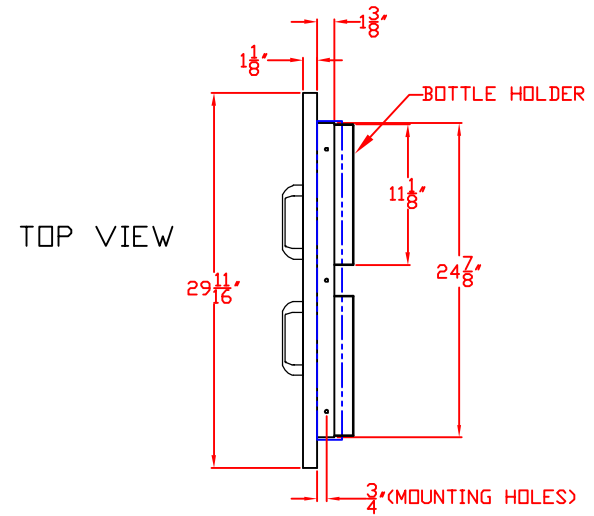

LYNX 30 IN. ACCESS DOORS  
MODEL LDR27-1  
W/ DIMENSIONS

ISLAND CUTOUT  
IN BLUE

FRONT VIEW

TOP VIEW

(DOOR OPEN AT 90°)

SIDE VIEW

LYNX 30 IN. ACCESS DOORS  
MODEL LDR27-1  
ISLAND CUTOUT

TOP VIEW

FRONT VIEW

SIDE VIEW