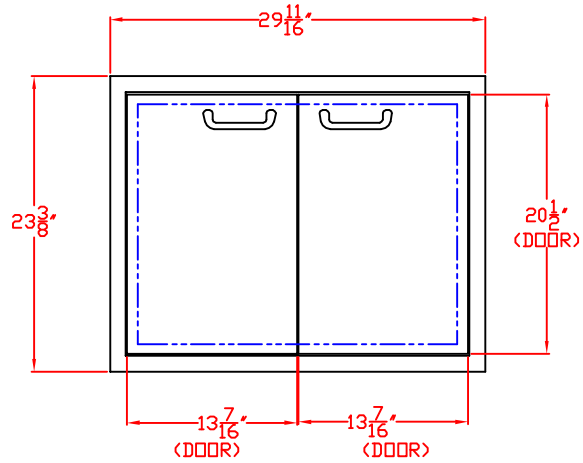

LYNX 30 IN. ACCESS DOORS  
MODEL LDR27-1  
W/ DIMENSIONS

ISLAND CUTOUT  
IN BLUE

FRONT VIEW

TOP VIEW

(DOOR OPEN AT 90°)

SIDE VIEW

LYNX 30 IN. ACCESS DOORS  
MODEL LDR27-1  
ISLAND CUTOUT

TOP VIEW

FRONT VIEW

SIDE VIEW