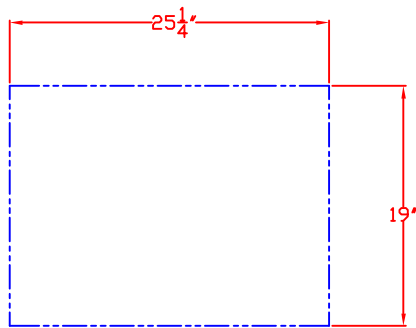

LYNX 30 IN. ACCESS DOORS  
MODEL LDR27-1  
W/ DIMENSIONS

ISLAND CUTOUT  
IN BLUE

FRONT VIEW

TOP VIEW

(DOOR OPEN AT 90°)

SIDE VIEW

LYNX 30 IN. ACCESS DOORS  
MODEL LDR27-1  
ISLAND CUTOUT

TOP VIEW

FRONT VIEW

SIDE VIEW