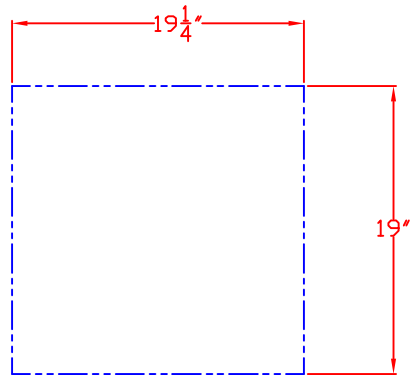

LYNX 23 IN. ACCESS DOOR
LEFT HAND
MODEL LDR21L-1
W/ DIMENSIONS

ISLAND CUTOUT
IN BLUE

FRONT VIEW

TOP VIEW

SIDE VIEW

1/12/11

LYNX 23 IN. ACCESS DOOR
LEFT HAND
MODEL LDR21L-1
ISLAND CUTOUT

TOP VIEW

FRONT VIEW

SIDE VIEW