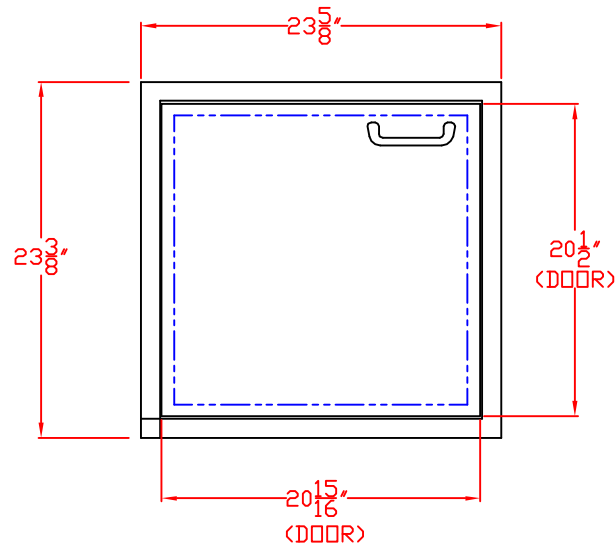

LYNX 23 IN. ACCESS DOOR
LEFT HAND
MODEL LDR21L-1
W/ DIMENSIONS

ISLAND CUTOUT
IN BLUE

FRONT VIEW

TOP VIEW

SIDE VIEW

1/12/11

LYNX 23 IN. ACCESS DOOR
LEFT HAND
MODEL LDR21L-1
ISLAND CUTOUT

TOP VIEW

FRONT VIEW

SIDE VIEW