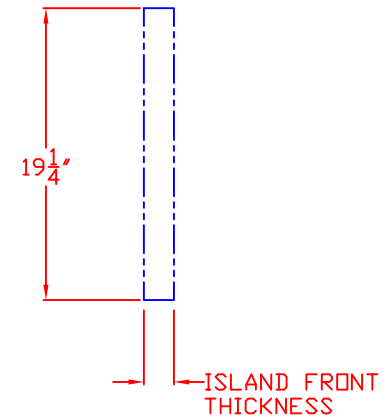

LYNX 23 IN. ACCESS DOOR
LEFT HAND
MODEL LDR21L-1
W/ DIMENSIONS

ISLAND CUTOUT
IN BLUE

FRONT VIEW

TOP VIEW

SIDE VIEW

1/12/11

LYNX 23 IN. ACCESS DOOR
LEFT HAND
MODEL LDR21L-1
ISLAND CUTOUT

TOP VIEW

FRONT VIEW

SIDE VIEW