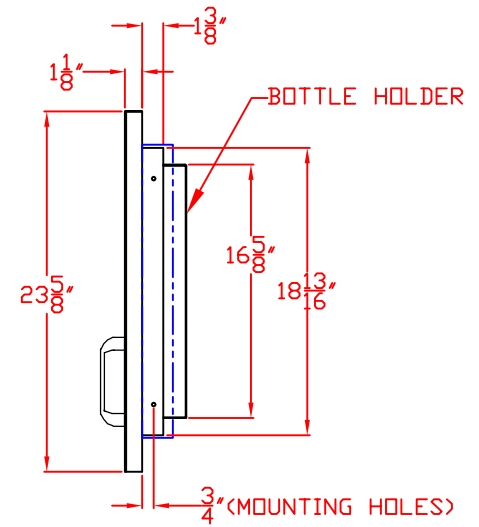

LYNX 23 IN. ACCESS DOOR
LEFT HAND
MODEL LDR21L-1
W/ DIMENSIONS

ISLAND CUTOUT
IN BLUE

FRONT VIEW

TOP VIEW

SIDE VIEW

1/12/11

LYNX 23 IN. ACCESS DOOR
LEFT HAND
MODEL LDR21L-1
ISLAND CUTOUT

TOP VIEW

FRONT VIEW

SIDE VIEW