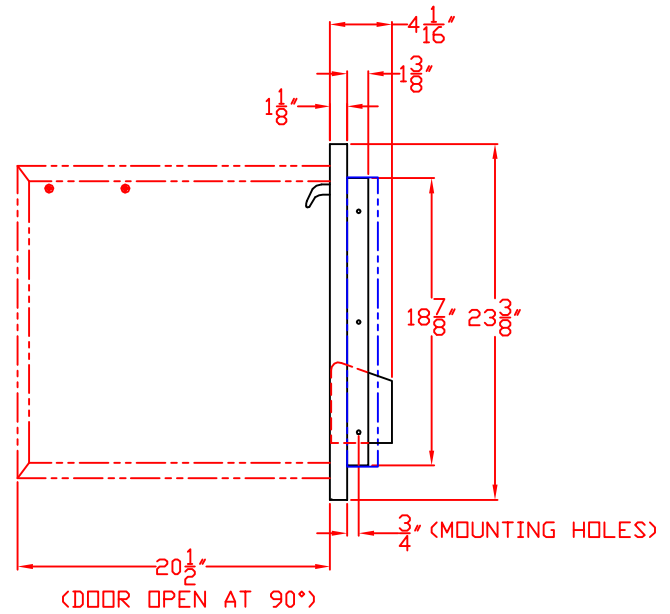

LYNX 23 IN. ACCESS DOOR
LEFT HAND
MODEL LDR21L-1
W/ DIMENSIONS

ISLAND CUTOUT
IN BLUE

FRONT VIEW

TOP VIEW

SIDE VIEW

1/12/11

LYNX 23 IN. ACCESS DOOR
LEFT HAND
MODEL LDR21L-1
ISLAND CUTOUT

TOP VIEW

FRONT VIEW

SIDE VIEW