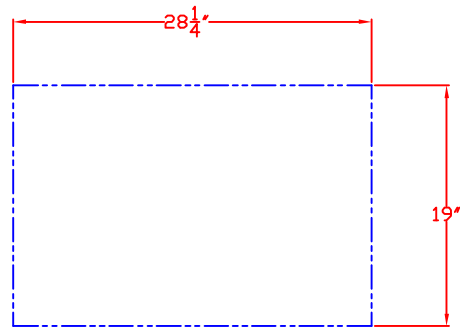

LYNX 33 IN. ACCESS DOORS MODEL LDR30-1 W/ DIMENSIONS

ISLAND CUTOUT
IN BLUE

FRONT VIEW

TOP VIEW

SIDE VIEW

LYNX 33 IN. ACCESS DOORS
MODEL LDR30-1
ISLAND CUTOUT

TOP VIEW

FRONT VIEW

SIDE VIEW