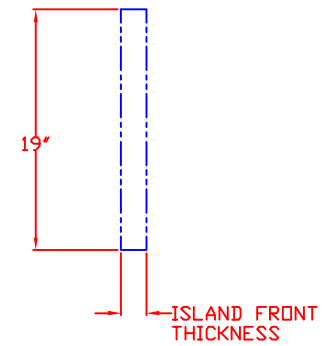

LYNX 33 IN. ACCESS DOORS MODEL LDR30-1 W/ DIMENSIONS

ISLAND CUTOUT
IN BLUE

FRONT VIEW

TOP VIEW

SIDE VIEW

LYNX 33 IN. ACCESS DOORS
MODEL LDR30-1
ISLAND CUTOUT

TOP VIEW

FRONT VIEW

SIDE VIEW