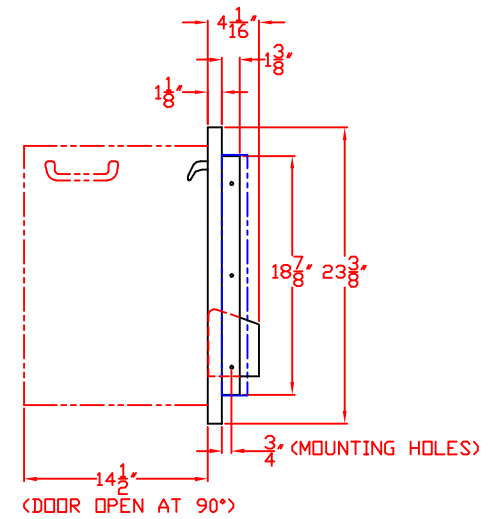

LYNX 33 IN. ACCESS DOORS MODEL LDR30-1 W/ DIMENSIONS

ISLAND CUTOUT
IN BLUE

FRONT VIEW

TOP VIEW

SIDE VIEW

LYNX 33 IN. ACCESS DOORS
MODEL LDR30-1
ISLAND CUTOUT

TOP VIEW

FRONT VIEW

SIDE VIEW