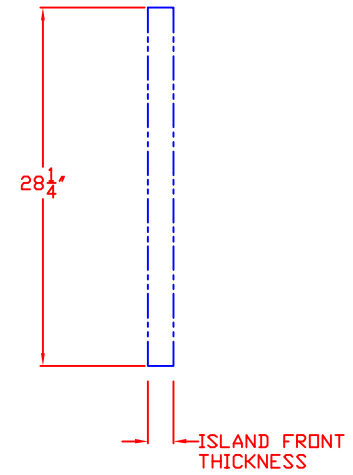

LYNX 33 IN. ACCESS DOORS MODEL LDR30-1 W/ DIMENSIONS

ISLAND CUTOUT
IN BLUE

FRONT VIEW

TOP VIEW

SIDE VIEW

LYNX 33 IN. ACCESS DOORS
MODEL LDR30-1
ISLAND CUTOUT

TOP VIEW

FRONT VIEW

SIDE VIEW