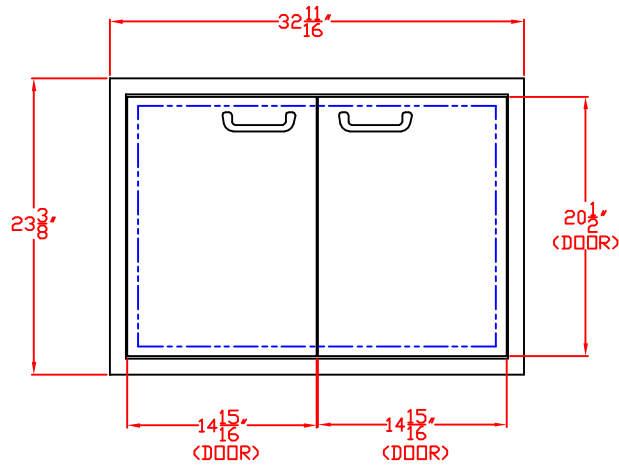

LYNX 33 IN. ACCESS DOORS MODEL LDR30-1 W/ DIMENSIONS

ISLAND CUTOUT
IN BLUE

FRONT VIEW

TOP VIEW

SIDE VIEW

LYNX 33 IN. ACCESS DOORS
MODEL LDR30-1
ISLAND CUTOUT

TOP VIEW

FRONT VIEW

SIDE VIEW