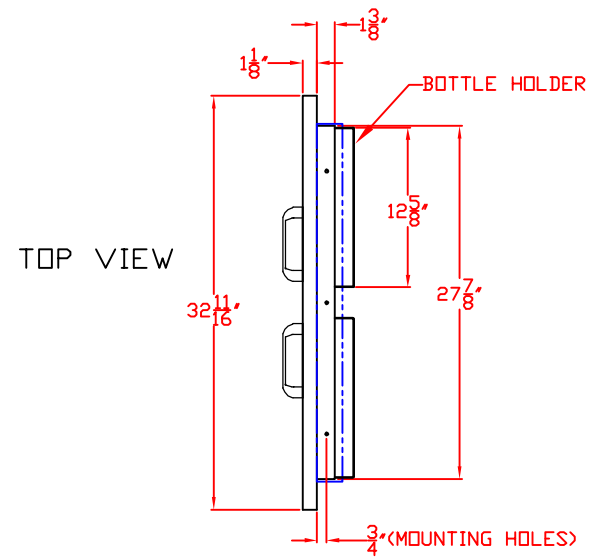

LYNX 33 IN. ACCESS DOORS MODEL LDR30-1 W/ DIMENSIONS

ISLAND CUTOUT
IN BLUE

FRONT VIEW

TOP VIEW

SIDE VIEW

LYNX 33 IN. ACCESS DOORS
MODEL LDR30-1
ISLAND CUTOUT

TOP VIEW

FRONT VIEW

SIDE VIEW