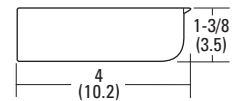

Catalog Number
Notes
Type

CONTRACTOR
SELECT

Undercabinets

12" to 48" length
1 or 2 lamps

Specifications

Catalog #	Length	Width	Depth
UC818	18 (45.7)	4 (10.2)	1-3/8 (3.5)
UC824	24 (61.0)	4 (10.2)	1-3/8 (3.5)
UC836	36 (91.4)	4 (10.2)	1-3/8 (3.5)
UC848	48 (121.9)	4 (10.2)	1-3/8 (3.5)
UC512	12 (30.5)	5 (12.7)	1-3/16 (3.0)
UC521	21 (53.3)	5 (12.7)	1-3/16 (3.0)
UC524	24 (61.0)	5 (12.7)	1-3/16 (3.0)
UC533	33 (83.8)	5 (12.7)	1-3/16 (3.0)
UC542	42 (106.6)	5 (12.7)	1-3/16 (3.0)

All dimensions are inches (centimeters).

ORDERING INFORMATION

Catalog Number	UPC	Description	# of Lamps	Length	Wattage	# of Ballasts	Voltage	Ballast Type	ENERGY STAR Qualified	Lamp Included	Lamp Type	Pallet Qty.	Standard Carton Qty.
UC818	745973962978	T8 Undercabinet	1	18"	15	1	120	Electronic, instant start	Y	N	T8	336	6
UC824	745973963043	T8 Undercabinet	1	24"	17	1	120	Electronic, instant start	Y	N	T8	336	6
UC836	745973963111	T8 Undercabinet	1	36"	25	1	120	Electronic, instant start	Y	N	T8	168	6
UC848	745973963166	T8 Undercabinet	1	48"	32	1	120	Electronic, instant start	Y	N	T8	168	6
UC512	745973963173	T5 Undercabinet	1	12"	8	1	120	Electronic, rapid start	Y	Y	Preheat T5	360	6
UC521	745973963210	T5 Undercabinet	1	21"	13	1	120	Electronic, rapid start	Y	Y	Preheat T5	336	6
UC524	745973963227	T5 Undercabinet	2	24"	8	1	120	Electronic, rapid start	Y	Y	Preheat T5	252	6
UC533	745973963241	T5 Undercabinet	2	33"	(1) 8 and (1) 13	1	120	Electronic, rapid start	Y	Y	Preheat T5	120	6
UC542	745973963258	T5 Undercabinet	2	42"	13	1	120	Electronic, rapid start	Y	Y	Preheat T5	120	6