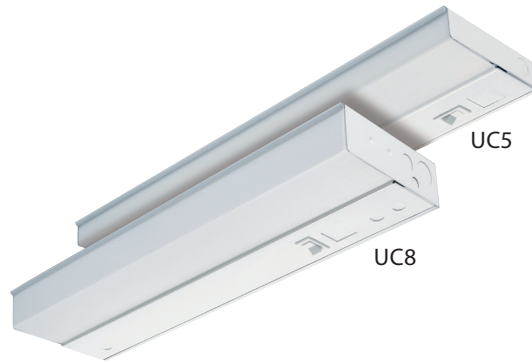

ATTRIBUTES

All-purpose profile.

Rocker switch standard.

Trim, low-profile design. UC5 is available in five lengths with T5 lamp source. UC8 available in four lengths with T8 lamp source. Separate, hingeable service tray for easy installation and maintenance - no tools required for relamping.

CONSTRUCTION

Gloss white enamel finish.

Snap-fit, shatter-resistant, milk-white acrylic diffuser.

ELECTRICAL SYSTEM

Fixtures equipped with instant-start electronic ballasts for use on 120V circuits. Ballasts are sound-rated A and suitable for starting at 0°F. This ballast meets all requirements of ANSI C 82.11 Consolidated 2002.

120V ballasts are ENERGY STAR® qualified FCC Class B for residential and commercial applications. Less than 10% THD. Quieter applications.

LISTING

UL and C-UL Listed.

WARRANTY

Fixtures, including ballasts, are covered by Lithonia Lighting 12-month warranty against mechanical defects in manufacture.

Catalog Number
Notes
Type

CONTRACTOR
SELECT

Undercabinets

12" to 48" length
1 or 2 lamps

Specifications

Catalog #	Length	Width	Depth
UC818	18 (45.7)	4 (10.2)	1-3/8 (3.5)
UC824	24 (61.0)	4 (10.2)	1-3/8 (3.5)
UC836	36 (91.4)	4 (10.2)	1-3/8 (3.5)
UC848	48 (121.9)	4 (10.2)	1-3/8 (3.5)
UC512	12 (30.5)	5 (12.7)	1-3/16 (3.0)
UC521	21 (53.3)	5 (12.7)	1-3/16 (3.0)
UC524	24 (61.0)	5 (12.7)	1-3/16 (3.0)
UC533	33 (83.8)	5 (12.7)	1-3/16 (3.0)
UC542	42 (106.6)	5 (12.7)	1-3/16 (3.0)