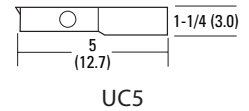

Catalog Number
Notes
Type

CONTRACTOR
SELECT

Undercabinets

12" to 48" length
1 or 2 lamps

Specifications

Catalog #	Length	Width	Depth
UC818	18 (45.7)	4 (10.2)	1-3/8 (3.5)
UC824	24 (61.0)	4 (10.2)	1-3/8 (3.5)
UC836	36 (91.4)	4 (10.2)	1-3/8 (3.5)
UC848	48 (121.9)	4 (10.2)	1-3/8 (3.5)
UC512	12 (30.5)	5 (12.7)	1-3/16 (3.0)
UC521	21 (53.3)	5 (12.7)	1-3/16 (3.0)
UC524	24 (61.0)	5 (12.7)	1-3/16 (3.0)
UC533	33 (83.8)	5 (12.7)	1-3/16 (3.0)
UC542	42 (106.6)	5 (12.7)	1-3/16 (3.0)

All dimensions are inches (centimeters).

ORDERING INFORMATION

Catalog Number	UPC	Description	# of Lamps	Length	Wattage	# of Ballasts	Voltage	Ballast Type	ENERGY STAR Qualified	Lamp Included	Lamp Type	Pallet Qty.	Standard Carton Qty.
UC818	745973962978	T8 Undercabinet	1	18"	15	1	120	Electronic, instant start	Y	N	T8	336	6
UC824	745973963043	T8 Undercabinet	1	24"	17	1	120	Electronic, instant start	Y	N	T8	336	6
UC836	745973963111	T8 Undercabinet	1	36"	25	1	120	Electronic, instant start	Y	N	T8	168	6
UC848	745973963166	T8 Undercabinet	1	48"	32	1	120	Electronic, instant start	Y	N	T8	168	6
UC512	745973963173	T5 Undercabinet	1	12"	8	1	120	Electronic, rapid start	Y	Y	Preheat T5	360	6
UC521	745973963210	T5 Undercabinet	1	21"	13	1	120	Electronic, rapid start	Y	Y	Preheat T5	336	6
UC524	745973963227	T5 Undercabinet	2	24"	8	1	120	Electronic, rapid start	Y	Y	Preheat T5	252	6
UC533	745973963241	T5 Undercabinet	2	33"	(1) 8 and (1) 13	1	120	Electronic, rapid start	Y	Y	Preheat T5	120	6
UC542	745973963258	T5 Undercabinet	2	42"	13	1	120	Electronic, rapid start	Y	Y	Preheat T5	120	6