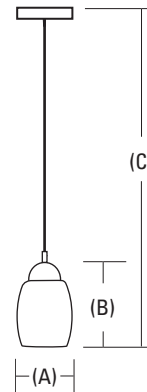

## DIMENSIONS

Nominal Size	Lamp Configuration	Model Number	Number of Lamps	(A) Diameter inches (cm)	(B) Height inches (cm)	(C) Extension* inches (cm)
Single		11536	(1) 13W compact full spiral	5" (12.7)	7" (17.8)	31-7/8" (81.0)

\* Maximum extension from ceiling

All dimensions are in inches (centimeters)