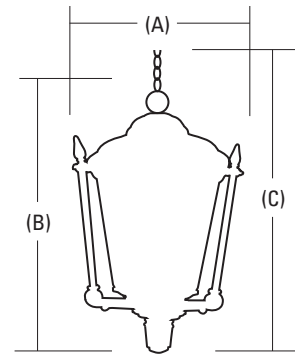

Outdoor Decorative Kingsly Pendant

CLASSIC COLLECTION
Compact Full Spiral Fluorescent

DIMENSIONS

| Nominal Size | Lamp Configuration | Model Number | Number of Lamps | (A) Width inches (cm) | (B) Height inches (cm) | (C) Extension* inches (cm) |
|--------------|--------------------|--------------|-----------------------------|-----------------------|------------------------|----------------------------|
| 11" | | ODLP12 | (1) 18W compact full spiral | 11-1/2" (29.2) | 18-1/2" (47.0) | 54-1/2" (138.4) |

* Maximum extension from wall

All dimensions are in inches (centimeters)

ORDERING INFORMATION

Choose the boldface catalog nomenclature that best suits your needs and write it on the appropriate line. Order accessories and replacement parts as separate catalog numbers.