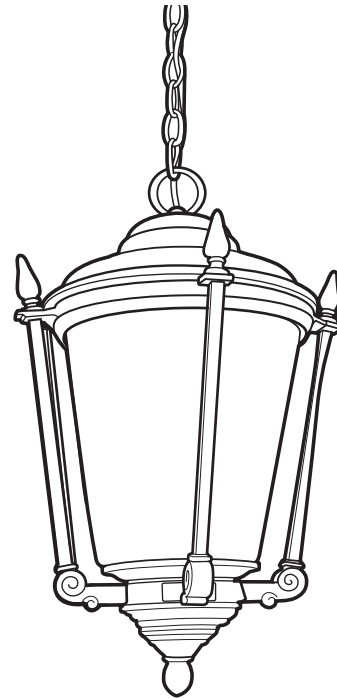

ATTRIBUTES

Bring old-world elegance outdoors with the Kingsly pendant. Available in a black finish with frosted seeded glass diffuser or antique bronze with amber glass diffuser, all have a dusk-to-dawn photocell for added energy efficiency. The fixture is suspended with matching finish chain (included - adjust up to 36"). The Kingsly pendant provides a wide spread even illumination for safety and security.

Includes (1) 18W compact full spiral tube 4-pin 2700K fluorescent lamp for energy efficiency, superior color rendering and long life.

Standard with residential-grade electronic ballast (120 volt, 60Hz) ensures no flickering and quiet operation. Starts instantly down to 0°F (-18°C).

Outdoor Decorative Kingsly Pendant

CLASSIC COLLECTION
Compact Full Spiral Fluorescent

DIMENSIONS

| Nominal Size | Lamp Configuration | Model Number | Number of Lamps | (A) Width inches (cm) | (B) Height inches (cm) | (C) Extension* inches (cm) |
|--------------|--------------------|--------------|-----------------------------|-----------------------|------------------------|----------------------------|
| 11" | | ODLP12 | (1) 18W compact full spiral | 11-1/2" (29.2) | 18-1/2" (47.0) | 54-1/2" (138.4) |