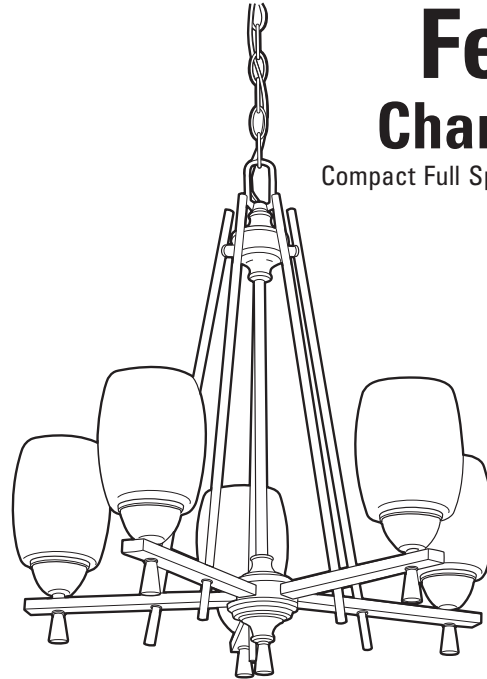

Catalog Number	
Notes	Type

Indoor Decorative

Ferros Chandelier

Compact Full Spiral Fluorescent

FEATURES & SPECIFICATIONS

INTENDED USE

Provides general illumination and style for residential and light commercial applications. Suspended from ceiling, ideal for use in dining areas, foyers, bedrooms or in a living room grouping.

DIMENSIONS

Nominal Size	Lamp Configuration	Model Number	Number of Lamps	(A) Width inches (cm)	(B) Height inches (cm)	(C) Extension* inches (cm)
9 light		11539	(9) 13W compact full spiral	30" (76.2)	30" (76.2)	72" (182.9)
5 light		11535	(5) 13W compact full spiral	24" (61)	24" (61.0)	62" (157.5)