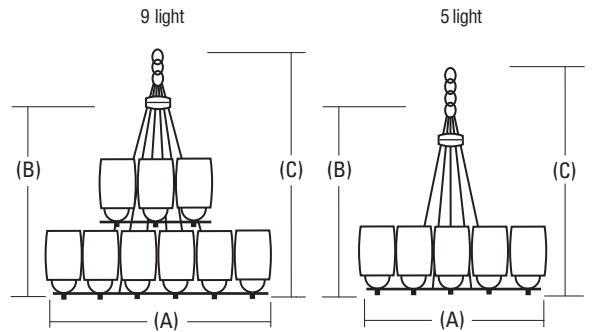

DIMENSIONS

Nominal Size	Lamp Configuration	Model Number	Number of Lamps	(A) Width inches (cm)	(B) Height inches (cm)	(C) Extension* inches (cm)
9 light		11539	(9) 13W compact full spiral	30" (76.2)	30" (76.2)	72" (182.9)
5 light		11535	(5) 13W compact full spiral	24" (61)	24" (61.0)	62" (157.5)

* Maximum extension from ceiling with chain

All dimensions are in inches (centimeters)