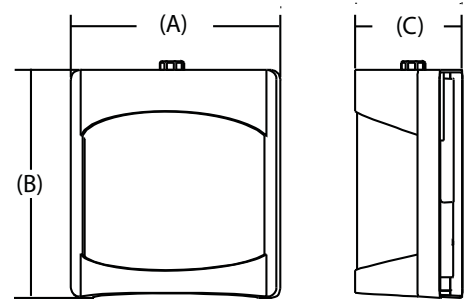

WARRANTY

Guaranteed for two years against mechanical defects in manufacture (Excludes lamp).

Contemporary Wall Light

Compact Spiral Fluorescent w/Integrated Ballast

DIMENSIONS

Lamp Configuration	Model Number	Number of Lamps	(A) Width inches (cm)	(B) Length inches (cm)	(C) Extension inches (cm)
	OSWC 13F	(1) 13W compact spiral lamp w/integrated ballast	7-7/8" (20.0)	8" (20.3)	3-3/4" (9.5)

All dimensions are in inches (centimeters)

ORDERING INFORMATION

Choose the boldface catalog nomenclature that best suits your needs and write it on the appropriate line. Order accessories and replacement parts as separate catalog numbers.