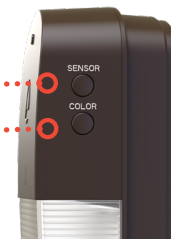

OLWP LED Wall Pack

Customize. Automate. Illuminate.

Customize the color temperature and effortlessly automate your wall pack for dusk-to-dawn operation with the OLWP LED Wall Pack. Featuring push button switchable color temperatures and a push button photocell, the OLWP LED Wall Pack is designed to deliver years of maintenance-free general illumination.

The OLWP LED Wall Pack is ideal for residential outdoor applications such as driveways, entryways, patios, and other outdoor areas that require consistent and reliable lighting performance.

Key Features

- Replaces 70W MH
- Voltage: 120V
- 5-Year Limited Warranty
- Polycarbonate lens
- Push Button Photocell: On/Off
- Push Button Selectable Color Temperature: 3000K/4000K/5000K

Catalog Number	UPC	CI Code	Lumens	Input Watts	CCT	CRI	Voltage	Dusk-to-Dawn Operation	Finish
OLWP LED SWW2 120 PE DDB	00197589211252	*283A0N	1,600	17	3000K 4000K 5000K	80	120V	Included Standard, Selectable On*/Off	Dark Bronze