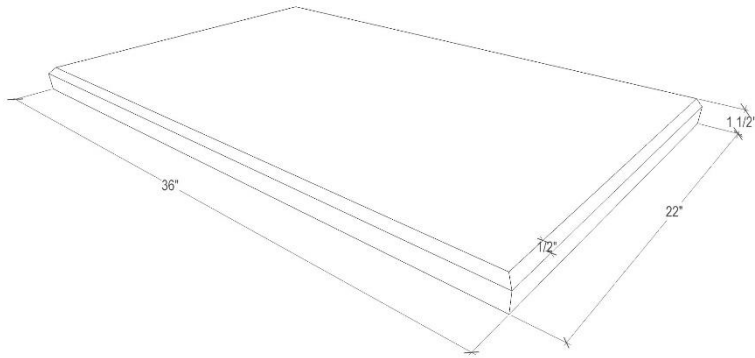

## VT36B-00

36" BLACK VANITY TOP – NO FAUCET HOLES

Outside Diameter W 36" D 22" H 1.5"

No Sink Cutout with No Faucet Holes

## VT36B-01

36" BLACK VANITY TOP – 1 FAUCET HOLE (1.5")

Outside Diameter W 36" D 22" H 1.5"

18" x 12" Sink Cutout with 1 Faucet Hole

## VT36B-03

36" BLACK VANITY TOP – 3 FAUCET HOLE (1.5")

Outside Diameter W 36" D 22" H 1.5"

18" x 12" Sink Cutout with 3 Faucet Holes (Wide Spread)

VT36B-00

VT36B-01

VT36B-03

### DETAILS

Manufactured from recycled glass

Finish is similar to quartz

Available with no faucet holes for vessel sinks

Includes 4" Backsplash

1.5" Height