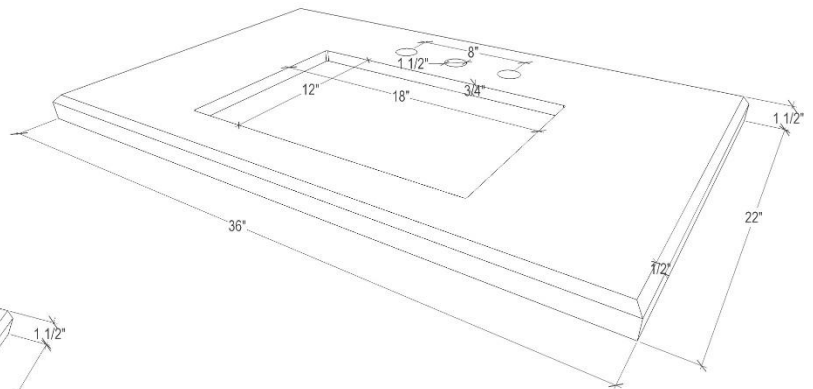

## VT36B-00

36" BLACK VANITY TOP – NO FAUCET HOLES

Outside Diameter W 36" D 22" H 1.5"

No Sink Cutout with No Faucet Holes

## VT36B-01

36" BLACK VANITY TOP – 1 FAUCET HOLE (1.5")

Outside Diameter W 36" D 22" H 1.5"

18" x 12" Sink Cutout with 1 Faucet Hole

## VT36B-03

36" BLACK VANITY TOP – 3 FAUCET HOLE (1.5")

Outside Diameter W 36" D 22" H 1.5"

18" x 12" Sink Cutout with 3 Faucet Holes (Wide Spread)

VT36B-00

VT36B-01

VT36B-03

### DETAILS

Manufactured from recycled glass

Finish is similar to quartz

Available with no faucet holes for vessel sinks

Includes 4" Backsplash

1.5" Height