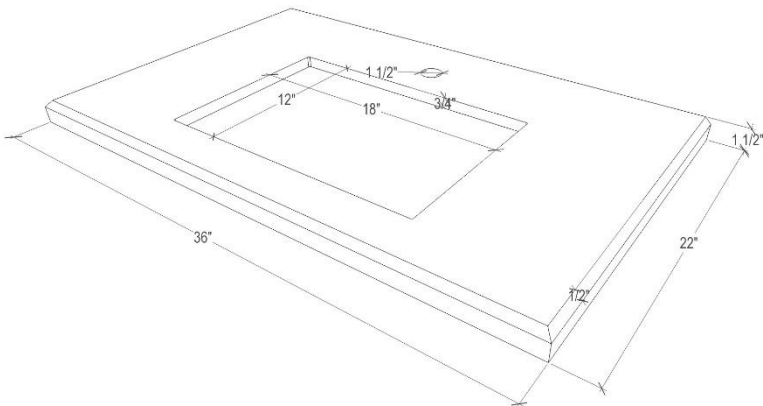

## VT36B-00

36" BLACK VANITY TOP – NO FAUCET HOLES

Outside Diameter W 36" D 22" H 1.5"

No Sink Cutout with No Faucet Holes

## VT36B-01

36" BLACK VANITY TOP – 1 FAUCET HOLE (1.5")

Outside Diameter W 36" D 22" H 1.5"

18" x 12" Sink Cutout with 1 Faucet Hole

## VT36B-03

36" BLACK VANITY TOP – 3 FAUCET HOLE (1.5")

Outside Diameter W 36" D 22" H 1.5"

18" x 12" Sink Cutout with 3 Faucet Holes (Wide Spread)

VT36B-00

VT36B-01

VT36B-03

### DETAILS

Manufactured from recycled glass

Finish is similar to quartz

Available with no faucet holes for vessel sinks

Includes 4" Backsplash

1.5" Height