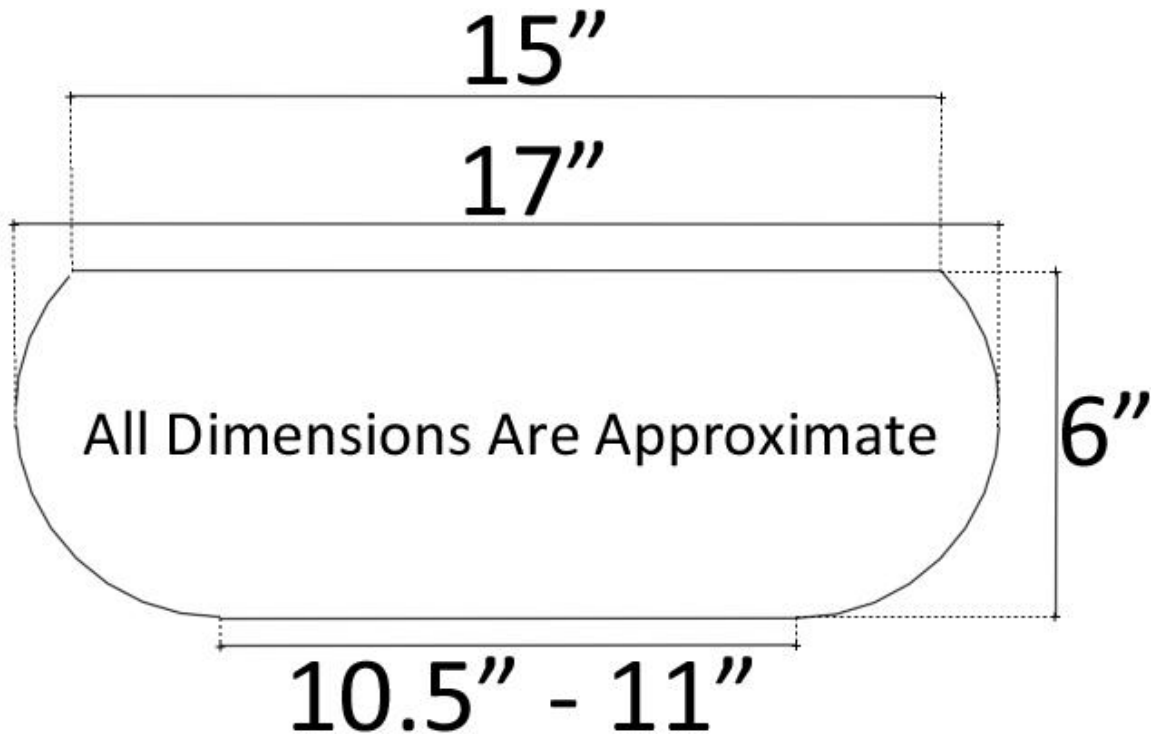

Description:

- Vessel Mount
- Handcrafted Porcelain
Each sink has variations in size, finish, and textures
Because of the hand made nature of each sink,
expect imperfections and variations
- Swarovski Crystals
Hand Set
Choice of Colors available (contact Linkasink)

Available Finishes:

B	Bronze Glaze
W	White Glaze

Available Drains:

D004	Grid Strainer
D005	Lift and Turn
D006	Pop-up w/ horizontal lift rod
D101 - D720	Decorative Drain

DIMENSIONS WILL VARY. **DO NOT** use this sheet as a guide for countertop cuts.