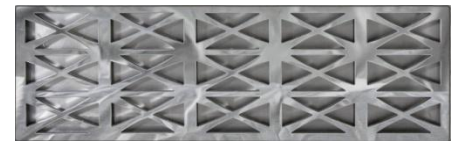

Description:

- Decorative Inset Apron Piece
- Hammered Satin Unlacquered Brass Finish
- Panels sold separately

Available Drains:

- D004, D005** Grid Strainer/ Lift & Turn
- D011-17, D101-720** Grid Strainer/ Decorative

Inset Panel Options: PS/SS or PB/UB

PNLS101

PNLS102

PNLS105

PNLS106

DIMENSIONS WILL VARY. DO NOT use this sheet as a guide for countertop cuts.