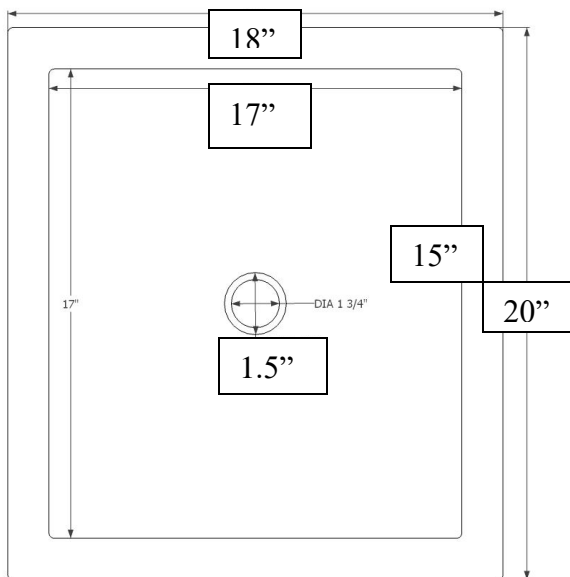

Description:

- Decorative Inset Apron Piece
- Hammered Satin Unlacquered Brass Finish
- Panels sold separately

Available Drains:

- D004, D005** Grid Strainer/ Lift & Turn
- D011-17, D101-720** Grid Strainer/ Decorative

Inset Panel Options: PS/SS or PB/UB

PNLS101

PNLS102

PNLS105

PNLS106

DIMENSIONS WILL VARY. DO NOT use this sheet as a guide for countertop cuts.