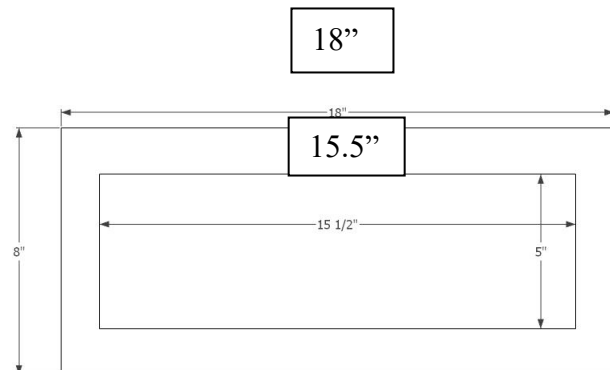

Description:

- Decorative Inset Apron Piece
- Hammered Satin Unlacquered Brass Finish
- Panels sold separately

Available Drains:

- D004, D005** Grid Strainer/ Lift & Turn
- D011-17, D101-720** Grid Strainer/ Decorative

Inset Panel Options: PS/SS or PB/UB

PNLS101

PNLS102

PNLS105

PNLS106

DIMENSIONS WILL VARY. DO NOT use this sheet as a guide for countertop cuts.