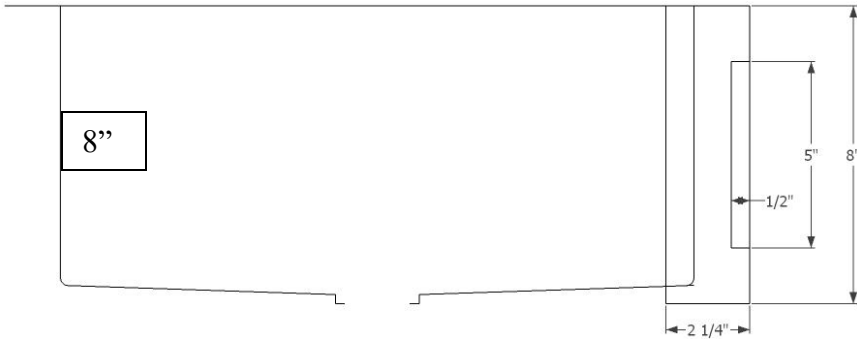

Description:

- Decorative Inset Apron Piece
- Satin Stainless Steel Finish

Available Drains:

- D004** Grid Strainer
- D051-77** Basket Strainer/ Disposal Flange

Inset Piece Options: SS or UB

PNLS101

PNLS102

PNLS105

PNLS106

DIMENSIONS WILL VARY. DO NOT use this sheet as a guide for countertop cuts.