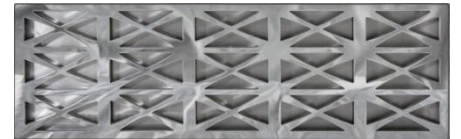

Description:

- Decorative Inset Apron Piece
- Satin Stainless Steel Finish

Available Drains:

- D004** Grid Strainer
- D051-77** Basket Strainer/ Disposal Flange

Inset Piece Options: SS or UB

PNLS101

PNLS102