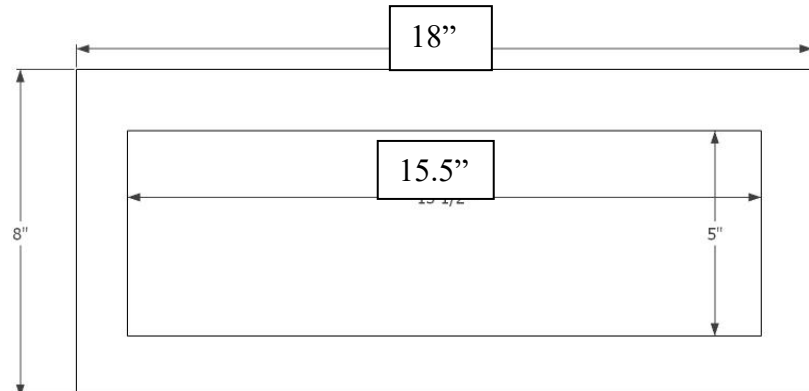

Description:

- Decorative Inset Apron Piece
- Satin Stainless Steel Finish

Available Drains:

- D004** Grid Strainer
- D051-77** Basket Strainer/ Disposal Flange

Inset Piece Options: SS or UB

PNLS101

PNLS102

PNLS105

PNLS106

DIMENSIONS WILL VARY. DO NOT use this sheet as a guide for countertop cuts.