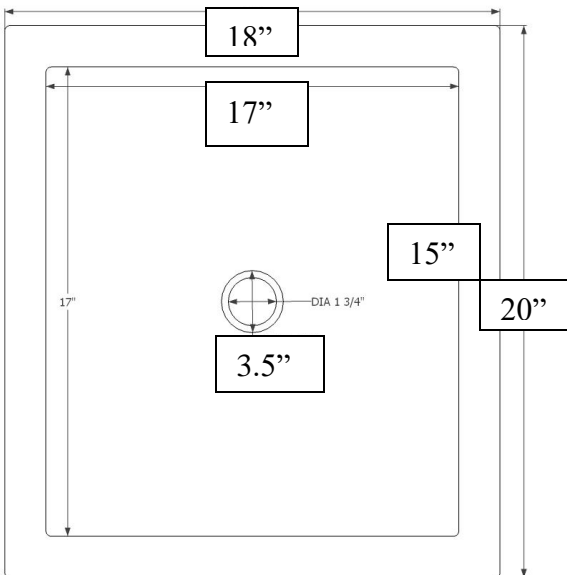

Description:

- Decorative Inset Apron Piece
- Satin Stainless Steel Finish

Available Drains:

- D004** Grid Strainer
- D051-77** Basket Strainer/ Disposal Flange

Inset Piece Options: SS or UB

PNLS101

PNLS102

PNLS105

PNLS106

DIMENSIONS WILL VARY. DO NOT use this sheet as a guide for countertop cuts.