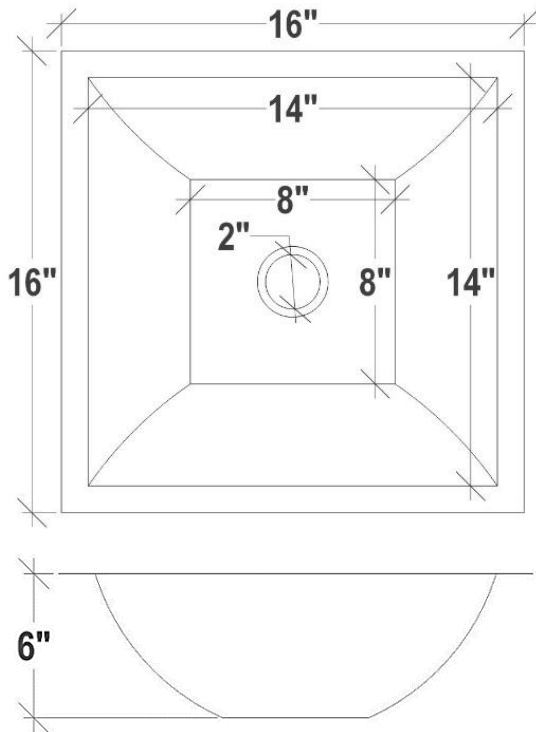

### DETAILS

Installation Type: Drop-In or Undermount

Hand-crafted smooth metal

OD: 16" x 16" x 6.5"

ID: 14" x 14"

Uses Standard 2" Drain, No Overflow

Each sink is hand-crafted; no two sinks will be the same

NOTE: Due to the handmade nature of the sink, dimensions are approximate and can vary.

Shown in PB

### INSTALLATION

**DROP-IN:** Cut opening large enough for the sink to be "dropped in" to countertop.

**UNDERMOUNT:** Use the actual sink for templating. Cuts in countertop are up to the discretion of the installer. Clips or other installation method must be provided by the fabricator/installer. Use silicone adhesive to adhere sink to countertop. Clean any excess silicone from sink surface to avoid damaging the finish.

### DIMENSIONS WILL VARY

**DO NOT** use this sheet as a guide for countertop cuts. Due to the handmade nature of each product, templates are not provided.