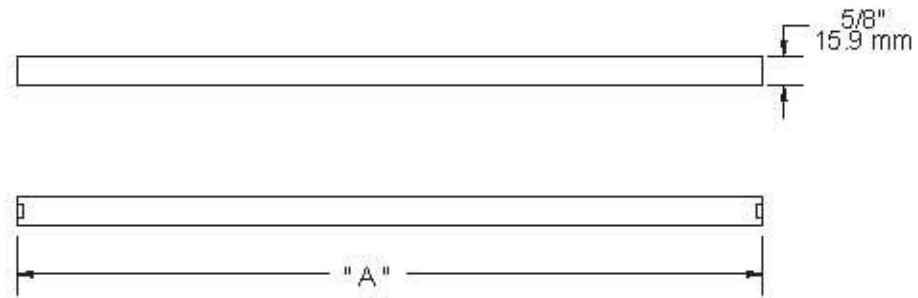

TECHNICAL DATA

College Circle™

18 in., 24 in. & 30 in. TOWEL BAR ONLY

MATERIALS: 18" & 24" & 30" Bars - Aluminum Tube

SPECIFICATION: Towel bar shall be model _____
(fill in model number) by Liberty Hardware Manufacturing Corporation.

DIM "A"	18" (457 mm)	24" (610 mm)	30" (762 mm)
---------	-----------------	-----------------	-----------------