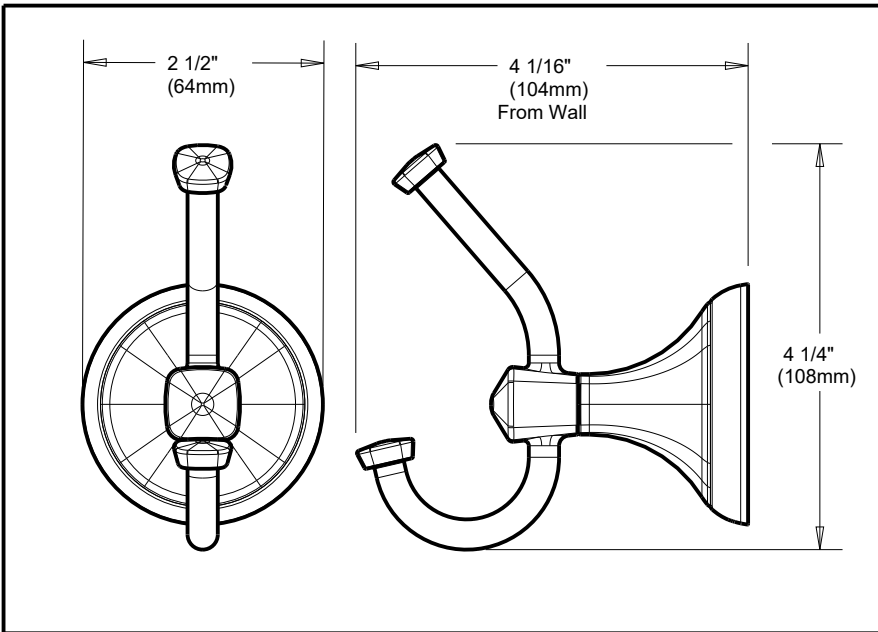

DELTA[®]

ACCESSORIES

- Esato Bath Collection
- Towel Hook

Submitted Model No.: _____

Specific Features: _____

STANDARD SPECIFICATIONS:

- Mounting hardware and mounting template included with product.

Delta reserves the right (1) to make changes in specifications and materials, and (2) to change or discontinue models, both without notice or obligation. Dimensions are for reference only. See current full-line price book or www.deltafaucet.com for finish options and product availability.