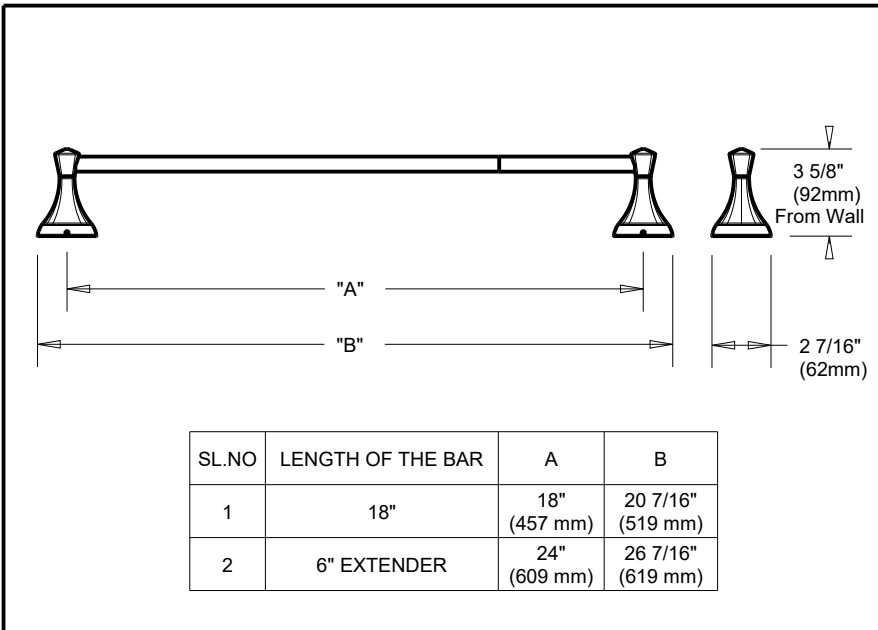

DELTA[®] ACCESSORIES

- Esato Bath Collection
- Towel Bar

Submitted Model No.: _____

Specific Features: _____

STANDARD SPECIFICATIONS:

- Mounting hardware and mounting template included with product.