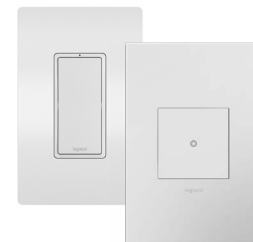

Wireless Smart Switch and Wireless Smart Dimmer

Use for easy 3-way control (or even up to 20-way) when paired with a wired Smart Switch or Smart Tru-Universal Dimmer (see Step 2).

Or use wireless devices as a master switch or dimmer, connecting to up to 20 wired devices to control their lights/loads from a single on-wall location.