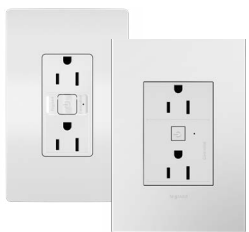

Smart 15A and 20A Outlets

Allows control of plugged-in appliances, electronics or lights. One outlet is controlled, the other is always on. Can also be paired with a Wireless Smart Switch (see Step 3).