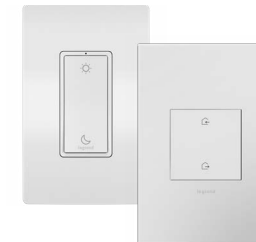

Home/Away Wireless Smart Switch and Wake/Sleep Wireless Smart Switch

Delivers one-touch scene control of either Home/Away or Wake/Sleep scenes (created in app). Perfect for adding convenience in entryways or bedrooms.