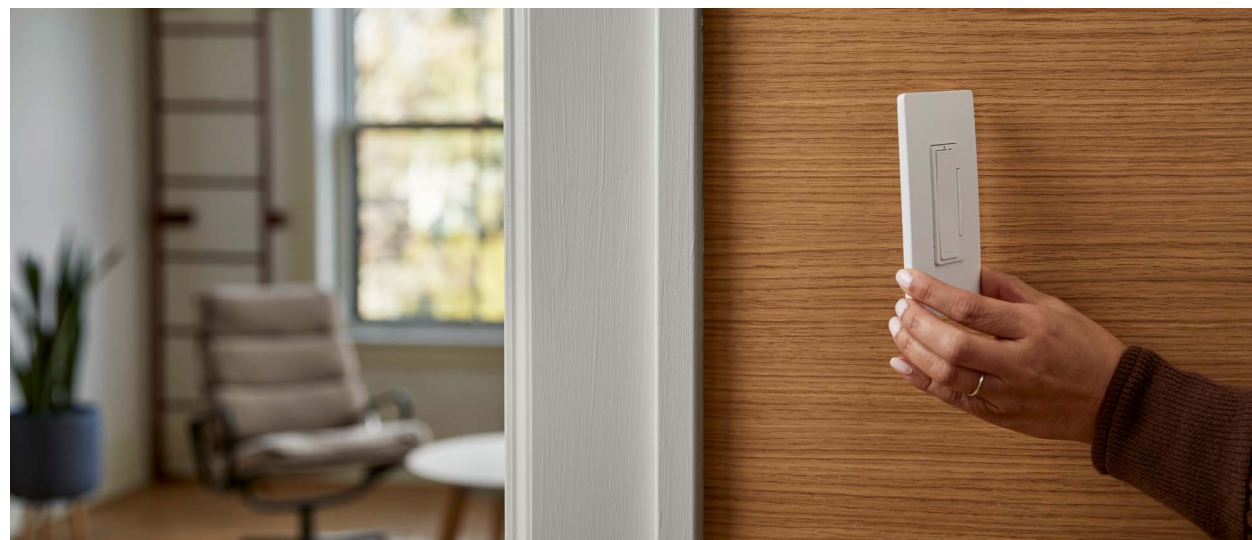

NO NEW WIRES; NO GATEWAY; Meet the radiant® with Netatmo Easy Kits

Using the power of our Netatmo platform, these kits make it easy to add on-wall control anywhere it's wanted — no cutting, no pulling wire, and no Gateway required. Available in three options, the Easy Kits include a set of pre-paired wired and wireless devices for the addition of 3-way or switched outlet control in mere minutes. Perfect for larger rooms or those without overhead lighting.

Can be expanded for 4-way control (or more) by adding more wireless devices. Or, go ahead and add a Gateway to upgrade these kits for app control and other smart features. Visit [legrand.us/addappcontrol](https://www.legrand.us/addappcontrol) to learn more.

Easy 3-Way Switch Kit

Add a wireless switch for control of a light or fixture from a second on-wall location. Ideal for locations where you want to add another switch.

Easy 3-Way Dimmer Kit

Add a wireless dimmer for light-level control of a light or fixture from a second on-wall location. Ideal for locations where you want to add another dimmer.

Easy Switched Outlet Kit

Add a wireless switch for on-wall control of a lamp or other plugged-in appliance. Ideal for locations where you want to control a lamp from a switch.

PRODUCT INFORMATION

STEP 1		
PRODUCT DESCRIPTION	adorne PART #	radiant PART #
Smart Gateway	WNAH1X1	WNRH1XX
Smart Surface-Mount Gateway	WNAH2X1	WNRH2XX

STEP 2		
PRODUCT DESCRIPTION	adorne PART #	radiant PART #
Smart Switch	WNAL10X1	WNRL10XX
Smart Tru-Universal Dimmer	WNAL50X1	WNRL50XX
Smart 15A Outlet	WNAR153X1* (Plus-Size)	WNRRI5XX
Smart 20A Outlet	WNAR203X1* (Plus-Size)	WNRRI20XX
Smart Plug-In Switch	WNP10	
Smart Plug-In Tru-Universal Dimmer	WNP20	

STEP 3		
PRODUCT DESCRIPTION	adorne PART #	radiant PART #
Wireless Smart Switch	WNAL23X1	WNRL23XX
Wireless Smart Dimmer	WNAL63X1	WNRL63XX
Home/Away Wireless Smart Switch	WNAL33X1	WNRL33XX
Wake/Sleep Wireless Smart Switch	WNAL43X1	WNRL43XX
Wireless Smart Scene Controller	WNACB40X1	WNRRCB40XX
4-Scene Pocket Remote Control	067695	
Wireless Motion Sensor	064875	

STARTER KITS	
PRODUCT DESCRIPTION	PART #
adorne Smart Switch Starter Kit (1) Smart Switch, (1) Home/Away Wireless Smart Switch, (1) Smart Surface-Mount Gateway	WNAH10KITX1
radiant Smart Switch Starter Kit (1) Smart Switch, (1) Home/Away Wireless Smart Switch, (1) Smart Surface-Mount Gateway	WNRH10KITXX
radiant Smart Outlet Starter Kit (1) Smart 15A Outlet, (1) Home/Away Wireless Smart Switch, (1) Smart Surface-Mount Gateway	WNRH15KITXX
radiant Smart Switch Gateway Kit (1) Smart Switch and (1) Smart Surface-Mount Gateway	WNRKH10WH
radiant Smart 3-Way Dimmer Gateway Kit (1) Smart Tru-Universal Dimmer, (1) Wireless Smart Dimmer (1) Smart Surface-Mount Gateway	WNRKH53WH
radiant Smart 3-Way Dimmer Gateway Kit, 2-Pack (2) Smart Tru-Universal Dimmers, (2) Wireless Smart Dimmers, (1) Smart Surface-Mount Gateway	WNRKH532WH

EASY KITS	
PRODUCT DESCRIPTION	PART #
Easy 3-Way Switch Kit (1) radiant Switch with Wall Plate, (1) radiant Wireless Switch with Wall Plate	WNREZK10WH
Easy 3-Way Dimmer Kit (1) radiant Tru-Universal Dimmer, (1) radiant Wireless Dimmer	WNREZK50WH
Easy Switched Outlet Kit (1) radiant 15A Outlet, (1) radiant* Wireless Switch	WNREZK15WH

Note: X/XX indicate the part number's color identifier. See below for color/finish options.
*Compatible with 1-Gang+ Wall Plates only.

COLORS:

The adorne® Collection offers three device colors and over 30 wall plate color and finish options

The radiant® Collection offers three device colors with matching wall plates included