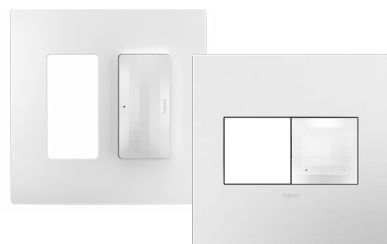

BUILDING YOUR PERFECT SMART LIGHTING WITH NETATMO SYSTEM

STEP 1) SELECT YOUR GATEWAY

Choose between in-wall and surface-mount versions to select a Gateway that best fits your style and setup. As the foundation of the system, the Gateway connects to a home's Wi-Fi network* before establishing a robust, dedicated mesh network to support up to 98 smart switches, dimmers and/or outlets with Netatmo.

*We recommend installing the Gateway near the home's Wi-Fi router for optimal performance.

Smart In-Wall Gateway

Installs in a box in place of a switch or outlet to create a robust, dedicated network.

CHOOSE ONE

Smart Surface-Mount Gateway

Installs beside a single-gang switch or outlet, no back box or network wiring required.

STEP 2) SELECT YOUR WIRED OR PLUG-IN DEVICES

Next, select a wired (or plug-in) smart device for each light or load you wish to control. Replacing any standard or existing switch, dimmer or outlet in minutes, these devices also act as repeaters to strengthen the system's network.

Smart Switch

Provides on/off control of lights from anywhere. Use alone for single-pole applications or in conjunction with a Wireless Smart Switch (see Step 3) for 3-way control.

Smart Tru-Universal Dimmer

Provides on/off and light level control from anywhere. Works with virtually any 120V dimmable bulb or fixture (excludes 0-10V). Use alone for single-pole applications or in conjunction with a Wireless Smart Dimmer (see Step 3) for 3-way control.

Smart 15A and 20A Outlets

Allows control of plugged-in appliances, electronics or lights. One outlet is controlled, the other is always on. Can also be paired with a Wireless Smart Switch (see Step 3).

Smart Plug-In Switch and Smart Plug-In Tru-Universal Dimmer