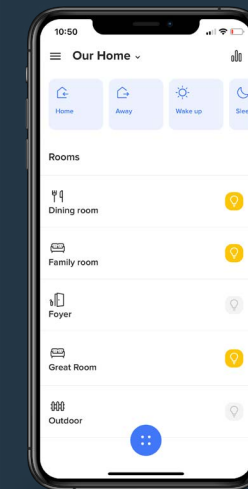

Plus, with a variety of gateways, switches, dimmers and outlets available — including battery-powered, wireless switches for easily adding 3-way control anywhere you want it — these solutions can be custom fit to your needs. Then simply connect with **Amazon Alexa**, **Google Home** or **Apple HomeKit**, or integrate with home automation systems, for next-level control.

MORE CONTROL, LESS WASTE.

The adorne and radiant with Netatmo solutions provide incredible visibility to a home's energy usage through the app, helping reduce energy cost and waste. Monitor, manage, and more, with Netatmo.

Manage lights and power, from anywhere, with the Legrand Home + Control app.