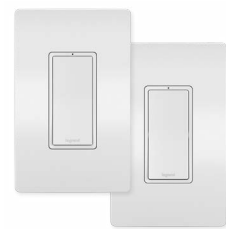

NO NEW WIRES; NO GATEWAY; Meet the radiant® with Netatmo Easy Kits

Using the power of our Netatmo platform, these kits make it easy to add on-wall control anywhere it's wanted — no cutting, no pulling wire, and no Gateway required. Available in three options, the Easy Kits include a set of pre-paired wired and wireless devices for the addition of 3-way or switched outlet control in mere minutes. Perfect for larger rooms or those without overhead lighting.

Can be expanded for 4-way control (or more) by adding more wireless devices. Or, go ahead and add a Gateway to upgrade these kits for app control and other smart features. Visit [legrand.us/addappcontrol](https://www.legrand.us/addappcontrol) to learn more.

Easy 3-Way Switch Kit

Add a wireless switch for control of a light or fixture from a second on-wall location. Ideal for locations where you want to add another switch.