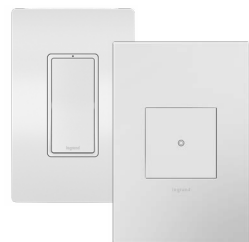

Smart Switch

Provides on/off control of lights from anywhere. Use alone for single-pole applications or in conjunction with a Wireless Smart Switch (see Step 3) for 3-way control.

Smart Tru-Universal Dimmer