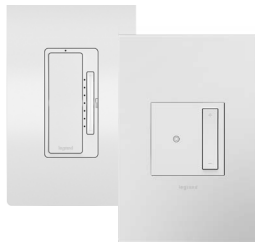

CHOOSE ONE

Smart Surface-Mount Gateway

Installs beside a single-gang switch or outlet, no back box or network wiring required.

STEP 2) SELECT YOUR WIRED OR PLUG-IN DEVICES

Next, select a wired (or plug-in) smart device for each light or load you wish to control. Replacing any standard or existing switch, dimmer or outlet in minutes, these devices also act as repeaters to strengthen the system's network.

Smart Switch

Provides on/off control of lights from anywhere. Use alone for single-pole applications or in conjunction with a Wireless Smart Switch (see Step 3) for 3-way control.

Smart Tru-Universal Dimmer