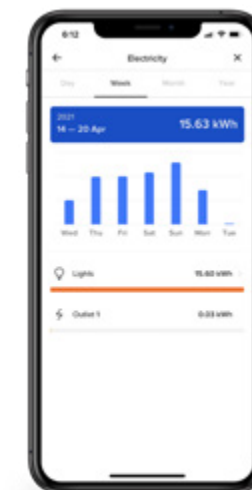

Plus, with a variety of gateways, switches, dimmers and outlets available – including battery-powered, wireless switches for easily adding 3-way control anywhere you want it – these solutions can be custom fit to your needs. Then simply connect with **Amazon Alexa**, **Google Home** or **Apple HomeKit**, or integrate with home automation systems, for next-level control.