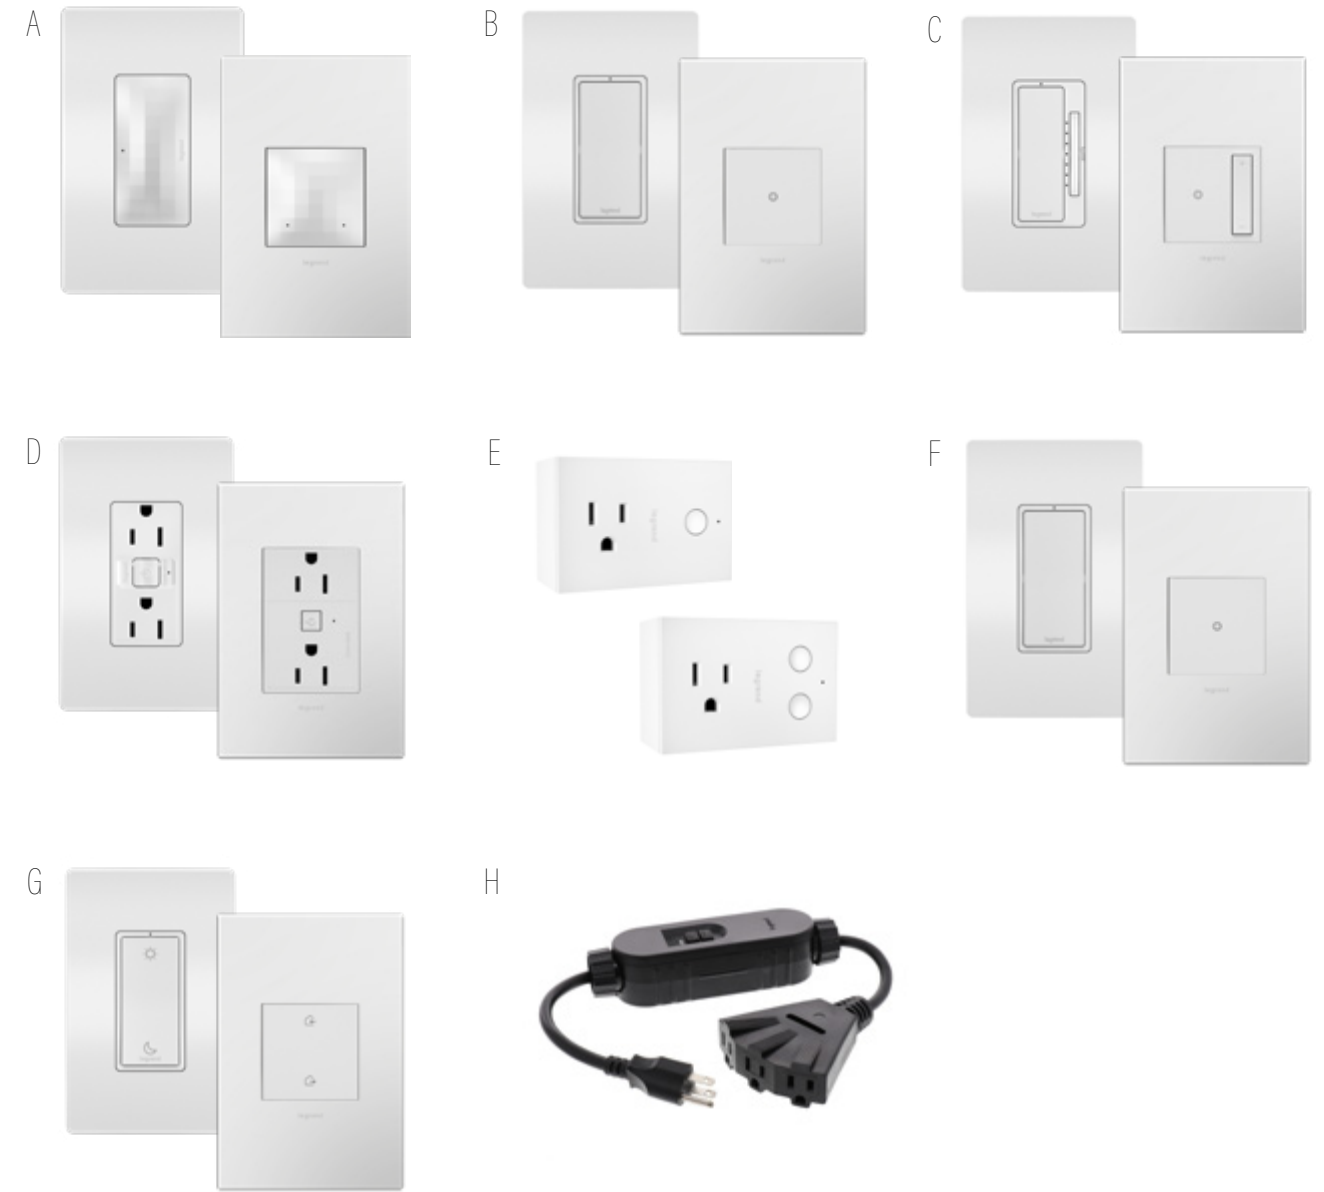

NOTE: radiant with Wi-Fi products are not compatible with the Netatmo platform.