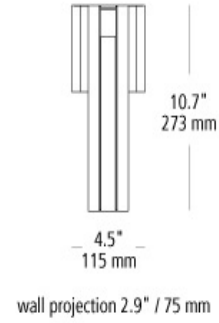

### DESCRIPTION

Slotted metal cylinder mounted to a crisp metal base reveals an inner layer of brilliant rhinestones. Mounts up and down. Includes (1) 6 watt 350 lumen 3000K 80 CRI LED module. ADA compliant. 120 or 277v.

### WEIGHT

2.18lb / 0.99kg ±

rubberized black exterior/clear crystal interior

### ORDERING INFORMATION

model	color	lamp
WS765	<b>BLBL</b> rubberized black exterior/black crystal interior	<b>LED</b> LED module 6w 120v
	<b>BLCR</b> rubberized black exterior/clear crystal interior	<b>LED277</b> LED module 6w 277v
	<b>SCCR</b> satin nickel exterior/clear crystal interior	
	<b>SCGD</b> satin nickel exterior/gold crystal interior	