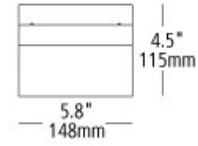

ashland wall

DESCRIPTION

Crisp die-cast metal base with or without decorative insert. Mounts up or down. Includes (1) 6 watt 480 lumen 3000K 80 CRI LED module. Dimmable with a low-voltage electronic dimmer. 120 or 277v. ADA compliant.

WEIGHT

2.86lb / 1.3kg ±

wall projection 2.9" / 74 mm

cork

COLOR OPTIONS

aluminum foam

cork

grey oak