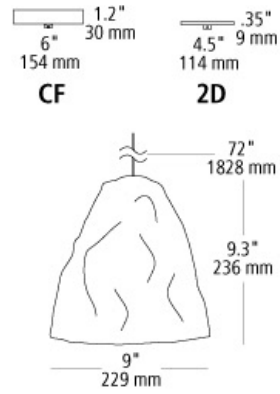

line-voltage pendants

zuri pendant

DESCRIPTION

Glossy Italian glass shade with a crinkled metal appearance. Includes 6' of field-cuttable cord. Includes (1) E26 medium base 60 watt or equivalent Classic Edison lamp. Dimmable with a standard incandescent dimmer. 120v.

WEIGHT

5.74lb / 2.6kg ±

black

COLOR OPTIONS

black

copper

silver

ORDERING INFORMATION