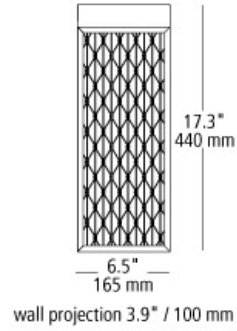

zari 18 outdoor

DESCRIPTION

Curved pattern inspired by NYC subway vent covers and highlighted with a wash of LED light. Mounts down only. Includes (1) 10 watt 840 lumen 3000K 80 CRI LED module. Dimmable with a low-voltage electronic dimmer. 120v or 277v. ADA compliant.

WEIGHT

5.88lb / 2.67kg ±

ORDERING INFORMATION

model	finish	lamp	wet location
OD731	BL black SI silver	LED LED module 10w 120v LED277 LED module 10w 277v	W wet location

FIXTURE TYPE: _____

JOB NAME: _____

NOTES: _____