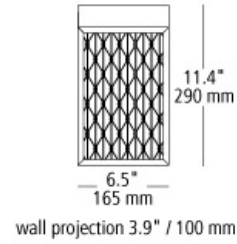

zari 11 outdoor

DESCRIPTION

Curved pattern inspired by NYC subway vent covers and highlighted with a wash of LED light. Mounts down only. Includes (1) 10 watt 840 lumen 3000K 80 CRI LED module. Dimmable with a low-voltage electronic dimmer. 120v or 277v. ADA compliant.

WEIGHT

4.5lb / 2.04kg ±

ORDERING INFORMATION

model	finish	lamp	wet location
OD729	BL black SI silver	LED LED module 10w 120v LED277 LED module 10w 277v	W wet location

FIXTURE TYPE: _____

JOB NAME: _____

NOTES: _____