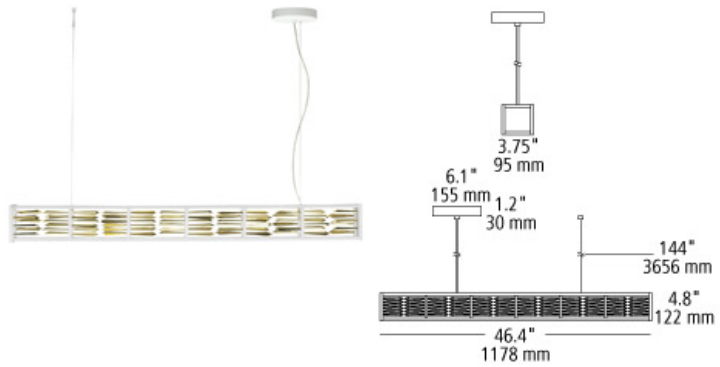

scarlett suspension

DESCRIPTION

Linear metal frame filled with brilliant plated metal facets. Includes 12' of field-cuttable aircraft cable. Includes (1) 19 watt 1500 lumen 3000K 80 CRI LED module. Dimmable with a low-voltage electronic dimmer. 120v.

WEIGHT

8lb / 3.63kg ±

gold

COLOR OPTIONS

chrome

gold

rose gold

ORDERING INFORMATION

model	color	finish	lamp
SU755	PC chrome GD gold RG rose gold	GM gunmetal WH white	LED LED module 19w 120v

FIXTURE TYPE: _____

JOB NAME: _____

NOTES: _____

7400 Linder Avenue
Skokie, Illinois 60077

T 847.626.6300
F 847.626.6350