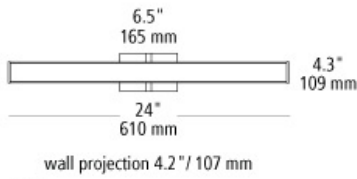

### ellis 24 bath

**DESCRIPTION**

Sleek styling and a bounty of useful light define the contemporary Ellis 24 LED bath vanity light from LBL Lighting. Die cast metal endcaps house a high-quality acyclic shade which illuminates on 3 sides for excellent light distribution. LED includes 24 watt 1300 lumen 90 CRI 3000K LED module. Dimmable with a low-voltage electronic dimmer. Mounts vertically or horizontally. ADA compliant.

**WEIGHT**

2.23lb / 1.01kg ±

bronze      polished chrome      satin nickel

**ORDERING INFORMATION**

model	color	finish	lamp
BA906	OY opal acrylic	BZ bronze	LED930 LED module 20w 90 CRI 3000K 120v
		PC polished chrome	LED930277 LED module 20w 90 CRI 3000K 277v
		SC satin nickel	