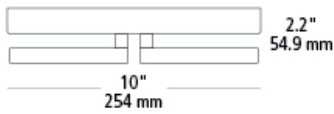

zahra 10 flush mount**DESCRIPTION**

Providing both direct and indirect light, the Zahra ceiling light from LBL Lighting features a beautiful LED light guide intentionally interrupted by negative space to create an ultra-modern flush mount ceiling light fixture available in 10", 17", and 20" diameters. Includes (1) 15 watt 1100 lumen 80 CRI 3000K LED module. Dimmable with a low-voltage electronic dimmer. 120v or 277v.

**WEIGHT**

3.54lb / 1.61kg ±

rubberized white satin nickel

ORDERING INFORMATION

model	finish	lamp
FM870	WH rubberized white	LED830 LED Module 15w 80 CRI 3000K 120v
	SC satin nickel	LED830277 LED Module 15w 80 CRI 3000K 1277v