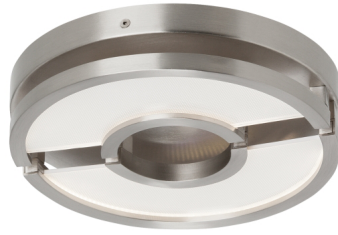

zahra 10 flush mount**DESCRIPTION**

Providing both direct and indirect light, the Zahra ceiling light from LBL Lighting features a beautiful LED light guide intentionally interrupted by negative space to create an ultra-modern flush mount ceiling light fixture available in 10", 17", and 20" diameters. Includes (1) 15 watt 1100 lumen 80 CRI 3000K LED module. Dimmable with a low-voltage electronic dimmer. 120v or 277v.

**WEIGHT**

3.54lb / 1.61kg ±

rubberized white satin nickel

ORDERING INFORMATION

model	finish	lamp
FM870	WH rubberized white	LED830 LED Module 15w 80 CRI 3000K 120v
	SC satin nickel	LED830277 LED Module 15w 80 CRI 3000K 1277v