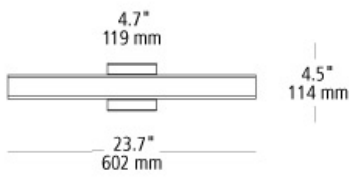

**rania bath**

**DESCRIPTION**

Organic tree branch design details on the metal center bracket and end caps contrast with the sleek linear expanse of the fixture's slumped glass plate. May be mounted horizontally or vertically. Fluorescent Includes (1) mini bi-pin base 24 watt T5 high output linear fluorescent lamp; LED includes (1) 20w 3000K LED module. ADA compliant. 120 or 277v.

**WEIGHT**

3.19lb / 1.45kg ±

opal glass

wall projection 3.7" / 93 mm

opal acrylic

opal glass

**ORDERING INFORMATION**

model	color	finish	lamp
<b>BA823</b>	<b>OY</b> opal acrylic	<b>BZ</b> bronze	<b>CF1HE</b> T5HO Mini Bi-Pin 24w 120v
	<b>OP</b> opal glass	<b>SC</b> satin nickel	<b>CF2HE</b> T5HO Mini Bi-Pin 24w 277v
			<b>LED</b> LED module 20w 3000K 120v
			<b>LED277</b> LED module 20w 3000K 277v