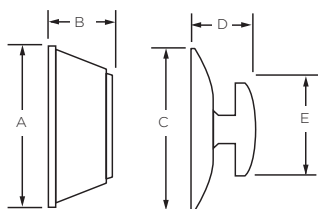

Functions

158 Single Cylinder:

Deadbolt operated by key outside and thumb turn inside.

159 Double Cylinder:

Deadbolt operated by key both sides.

Dimensions

Design	A	B	C	D	E
158 SQT	2 19/32"	15/16"	2 17/32"	1 13/32"	1 11/16"
159 SQT	2 19/32"	15/16"	2 19/32"	15/16"	---
158 RDT	2 19/32"	15/16"	2 17/32"	1 13/32"	1 11/16"
159 RDT	2 19/32"	15/16"	2 17/32"	15/16"	---